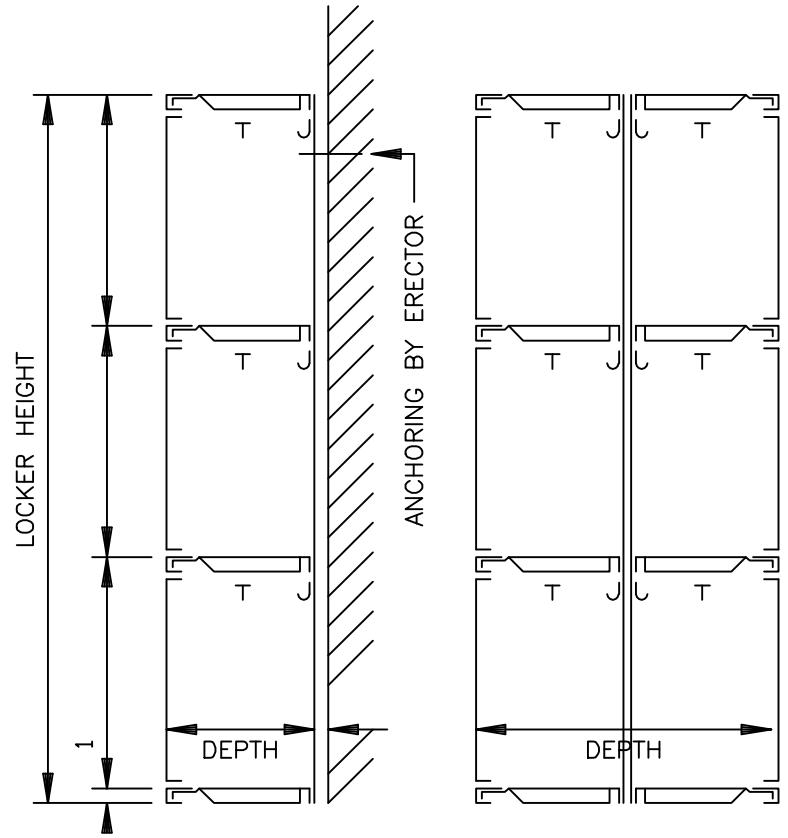

HANDLE & P/A

LOCK ESCUTCHEON

FRONT ELEVATION

SR

SR BACK TO BACK SECTIONS

STANDARD LOCKER WITH #12 HANDLE - _____" TRIPLE TIER