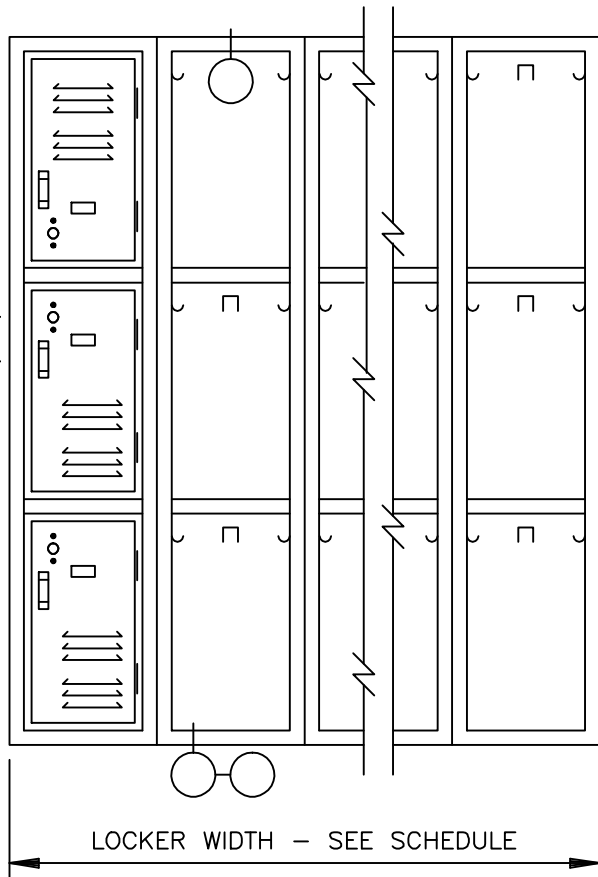

HANDLE & P/A

LOCK ESCUTCHEON

FRONT ELEVATION

SR

SR BACK TO BACK SECTIONS

STANDARD LOCKER WITH #12 HANDLE - _____" TRIPLE TIER