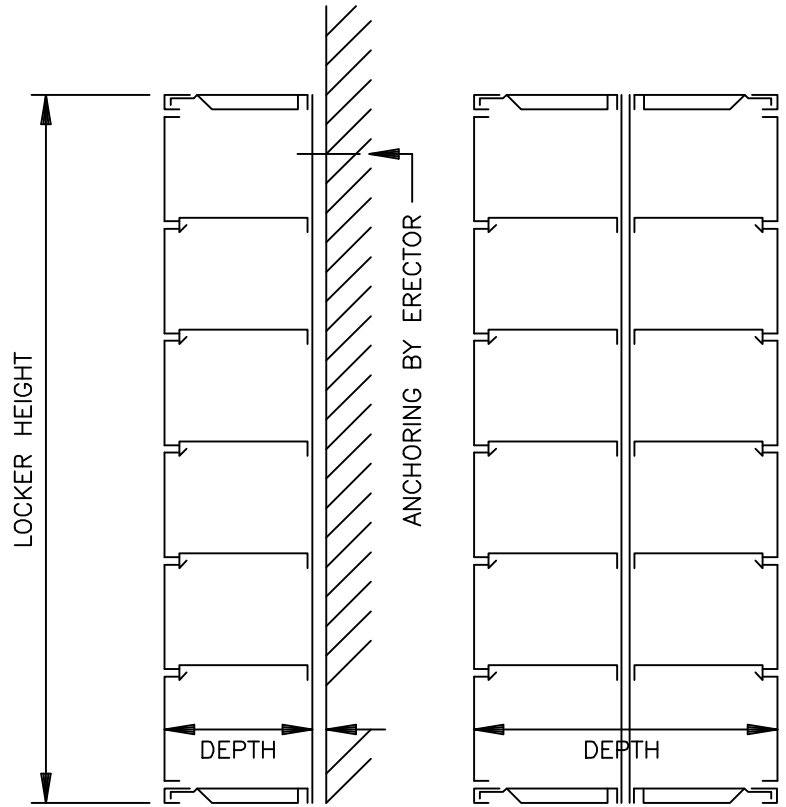

LOCKING DEVICE AS SPECIFIED IN NOTES

STANDARD LOCKER - _____" 6-HI BOX