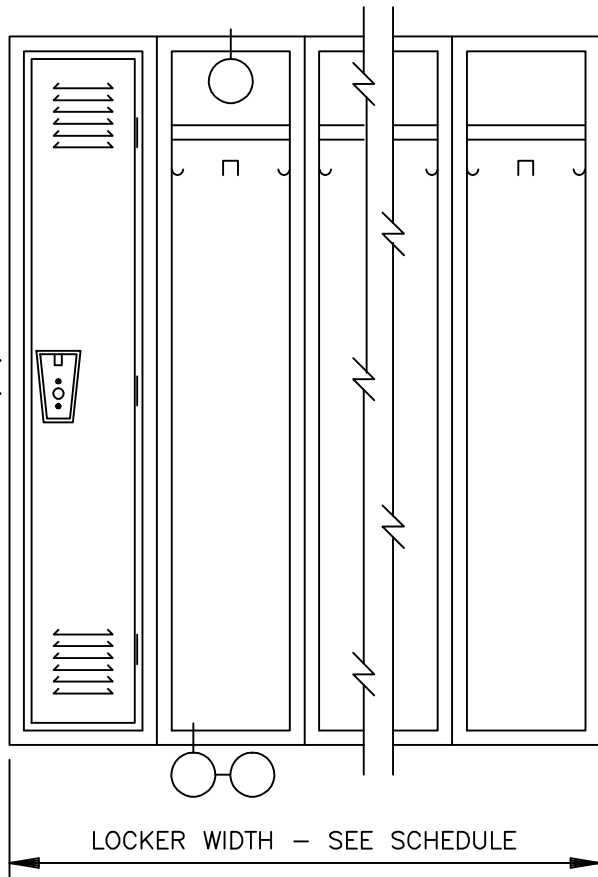

LOCK ESCUTCHEON
HANDLE & P/A

FRONT ELEVATION

SR

SR BACK TO BACK
SECTIONS

STANDARD LOCKER WITH REC. HANDLE - _____" SINGLE TIER