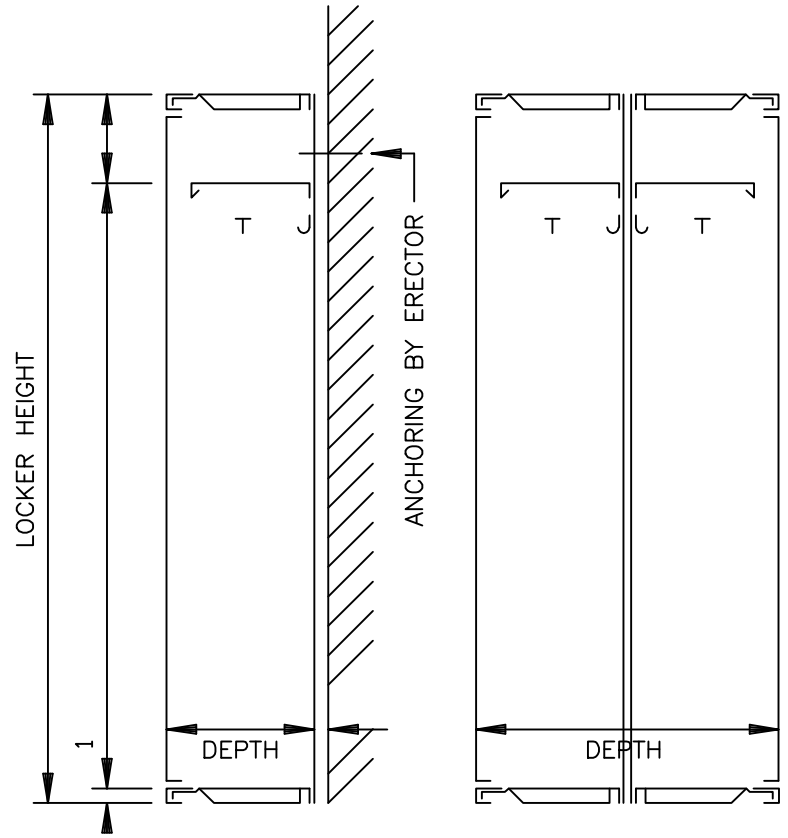

LOCK ESCUTCHEON
HANDLE & P/A

FRONT ELEVATION

SR

SR BACK TO BACK
SECTIONS

STANDARD LOCKER WITH REC. HANDLE - _____" SINGLE TIER