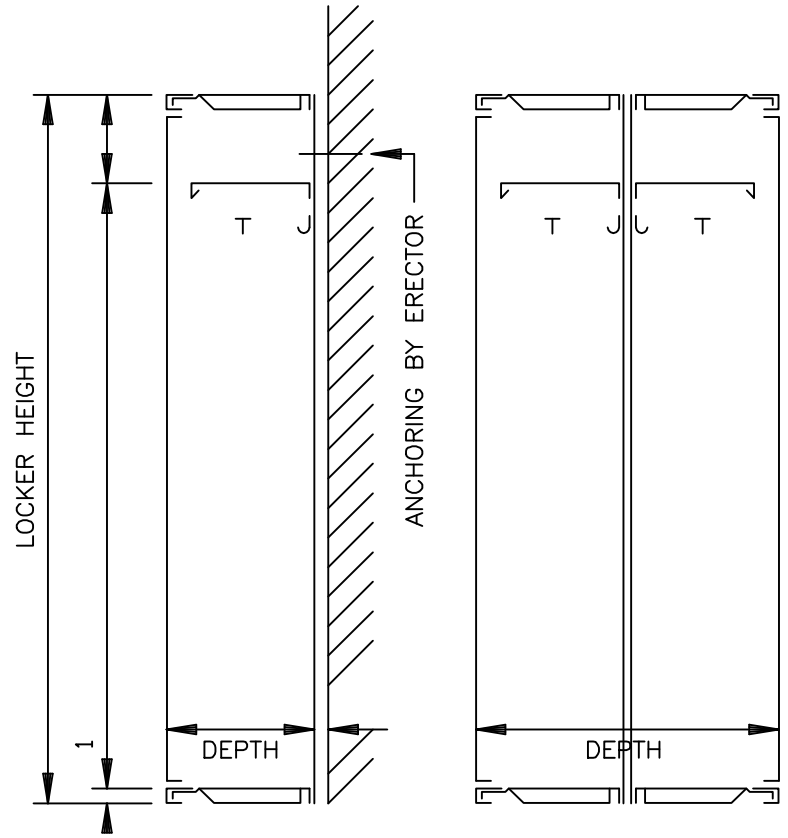

FRONT ELEVATION

SR

SR BACK TO BACK SECTIONS

STANDARD LOCKER WITH #12 HANDLE - _____" SINGLE TIER