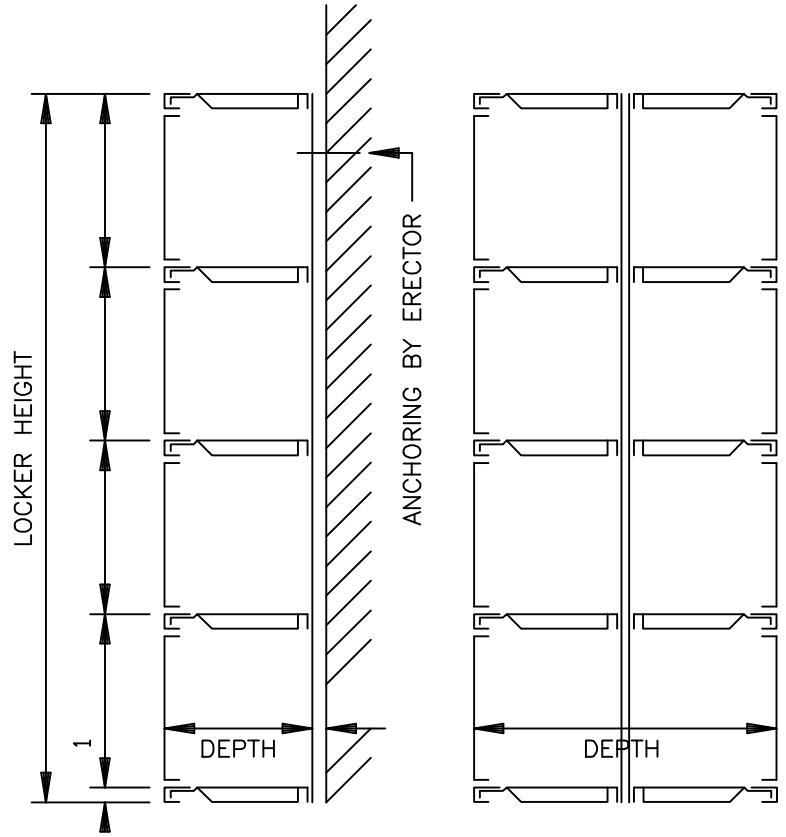

FRONT ELEVATION

SR

SR BACK TO BACK SECTIONS

STANDARD LOCKER WITH REC. HANDLE - \_\_\_\_\_" FOUR TIER