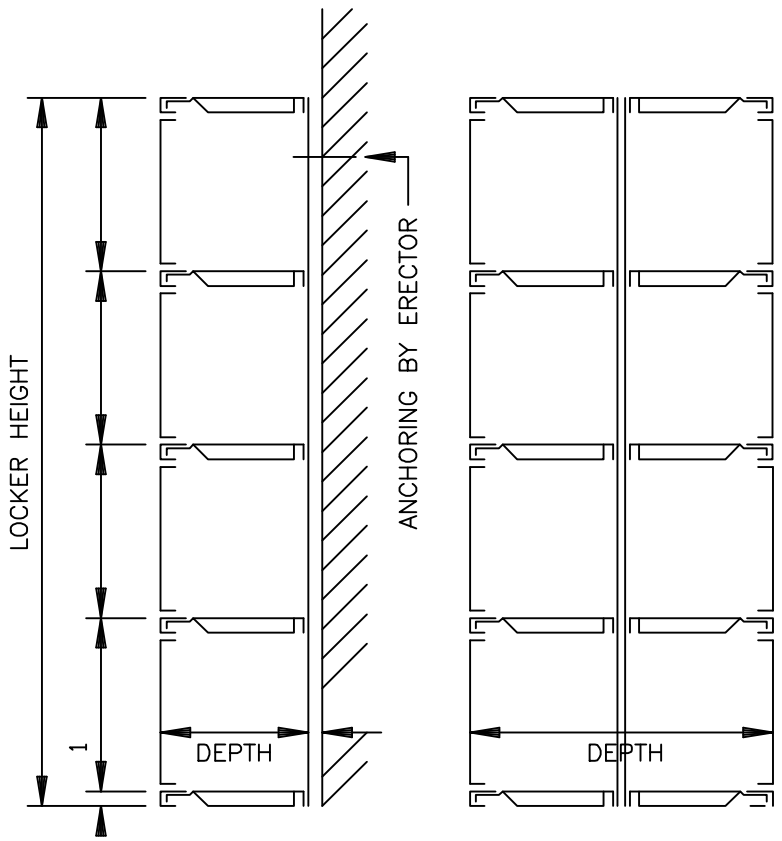

FRONT ELEVATION

SR SR BACK TO BACK SECTIONS

STANDARD LOCKER WITH #12 HANDLE - \_\_\_\_\_" FOUR TIER