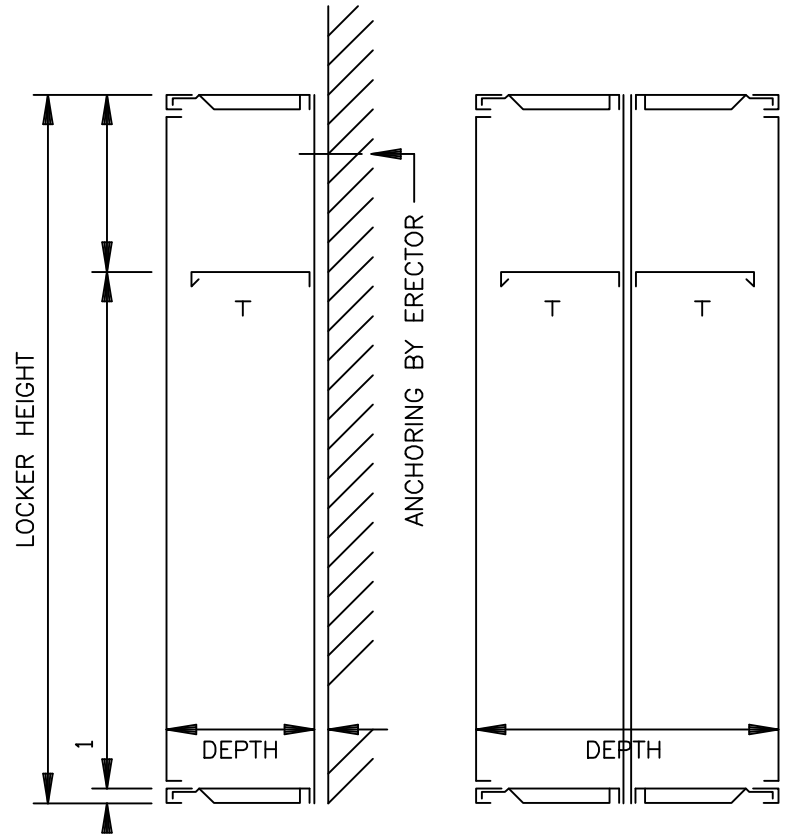

LOCK ESCUTCHEON
HANDLE & P/A

FRONT ELEVATION

SR

SR BACK TO BACK SECTIONS

STANDARD LOCKER WITH REC. HANDLE - _____" DUPLEX