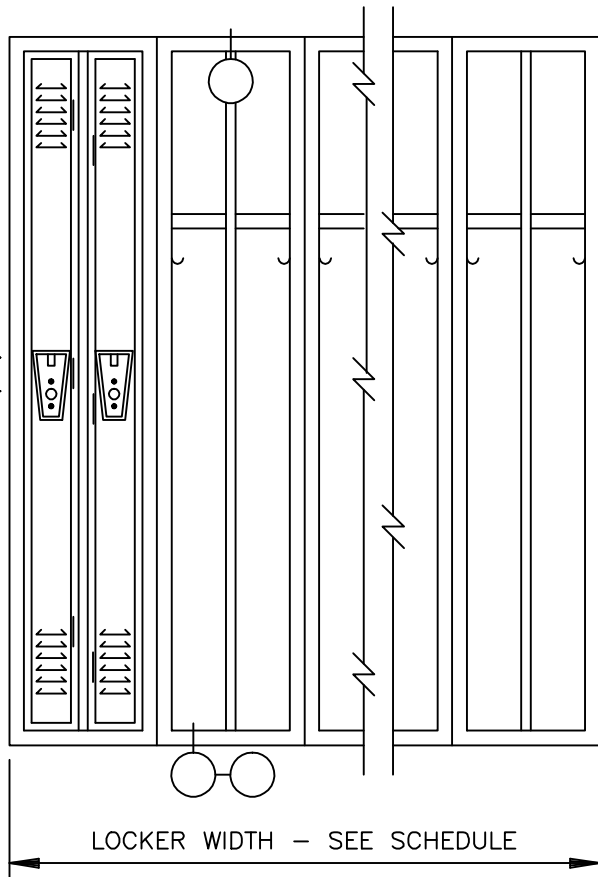

LOCK ESCUTCHEON
HANDLE & P/A

FRONT ELEVATION

SR

SR BACK TO BACK SECTIONS

STANDARD LOCKER WITH REC. HANDLE - _____" DUPLEX