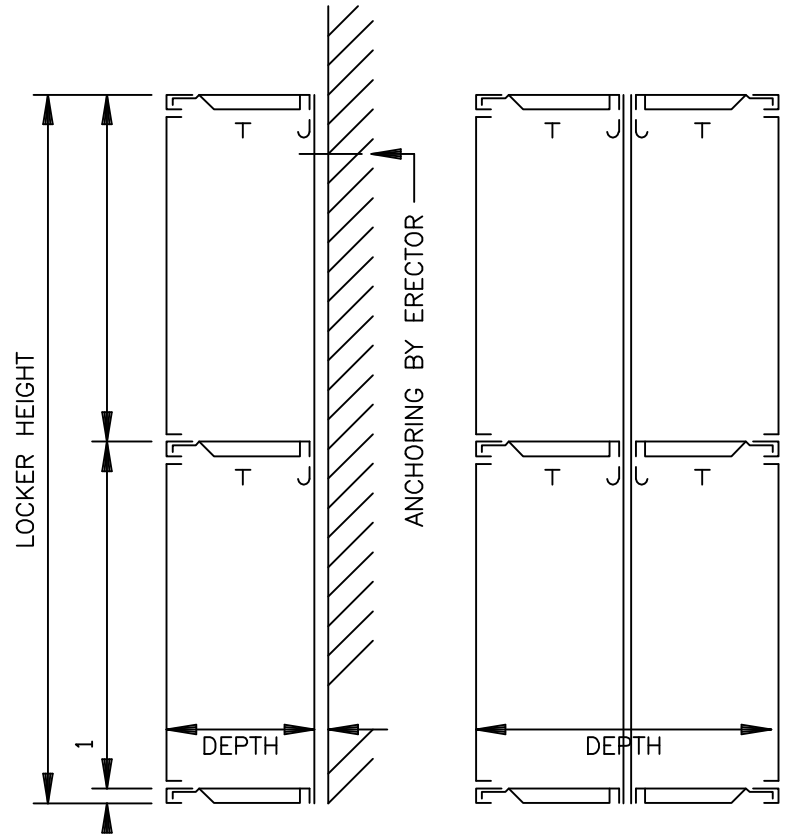

HANDLE & P/A

LOCK ESCUTCHEON

FRONT ELEVATION

SR

SR BACK TO BACK SECTIONS

STANDARD LOCKER WITH #12 HANDLE - _____" DOUBLE TIER