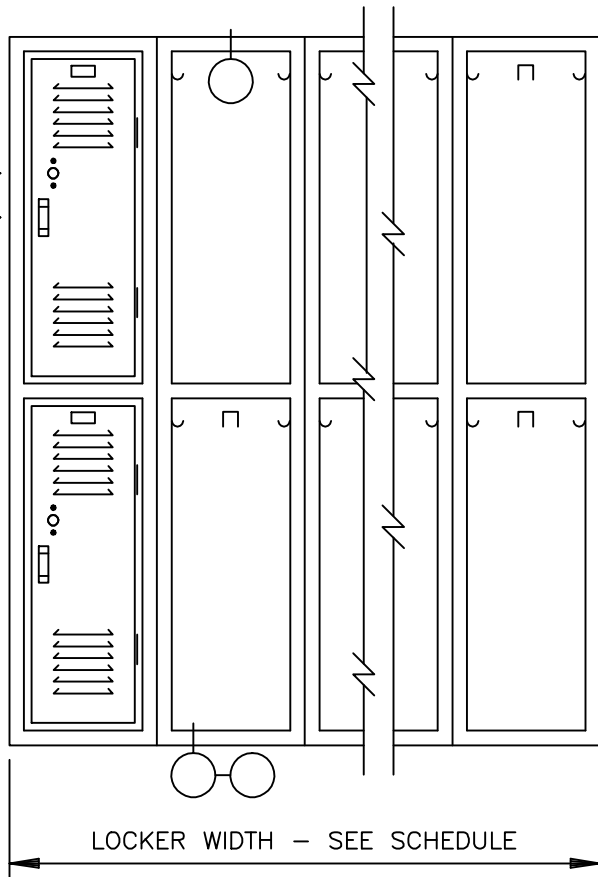

HANDLE & P/A

LOCK ESCUTCHEON

FRONT ELEVATION

SR

SR BACK TO BACK SECTIONS

STANDARD LOCKER WITH #12 HANDLE - _____" DOUBLE TIER