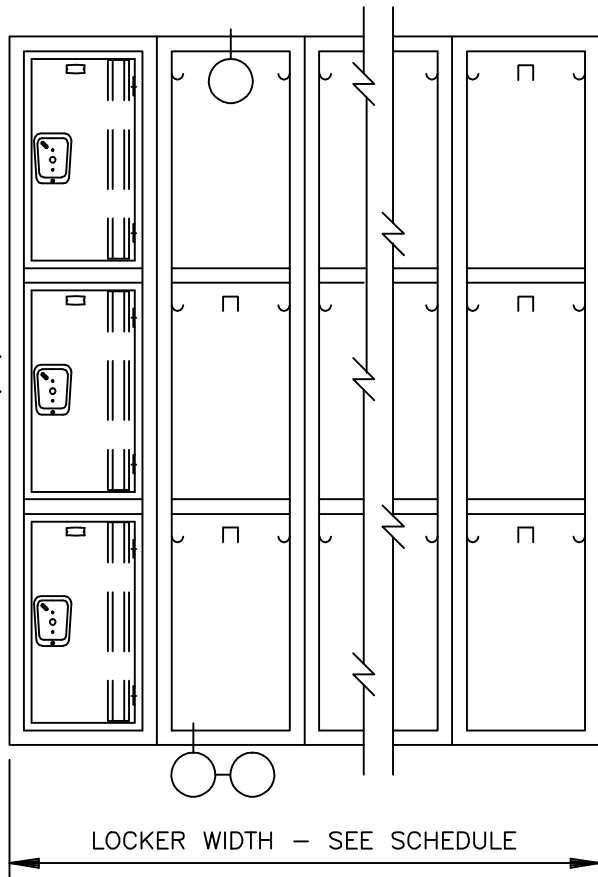

LOCK ESCUTCHEON  
HANDLE & P/A

FRONT ELEVATION

SR

SR BACK TO BACK  
SECTIONS

SINGLE POINT 2 CORRIDOR LOCKER - 72" TRIPLE TIER