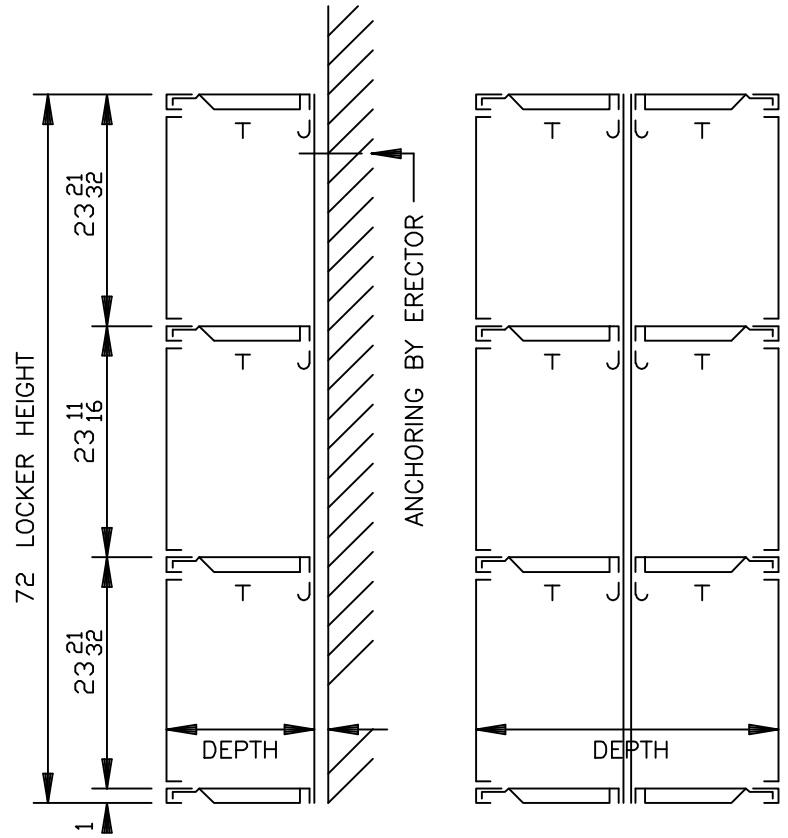

LOCK ESCUTCHEON  
HANDLE & P/A

FRONT ELEVATION

SR

SR BACK TO BACK  
SECTIONS

SINGLE POINT 2 CORRIDOR LOCKER - 72" TRIPLE TIER