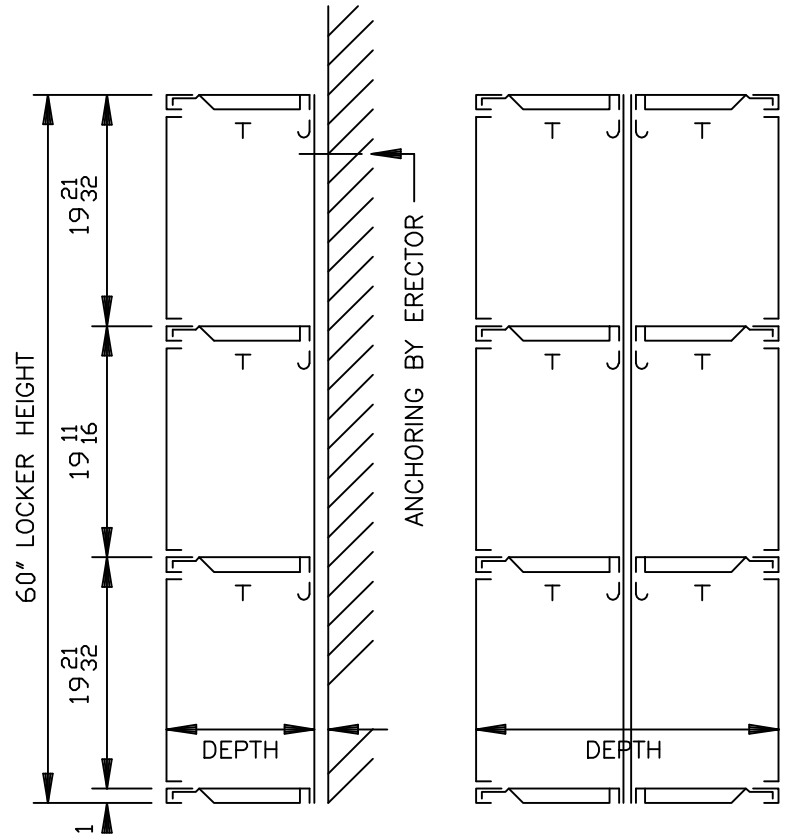

LOCK ESCUTCHEON  
HANDLE & P/A

FRONT ELEVATION

SR

SR BACK TO BACK  
SECTIONS

SINGLE POINT 2 CORRIDOR LOCKER - 60" TRIPLE TIER