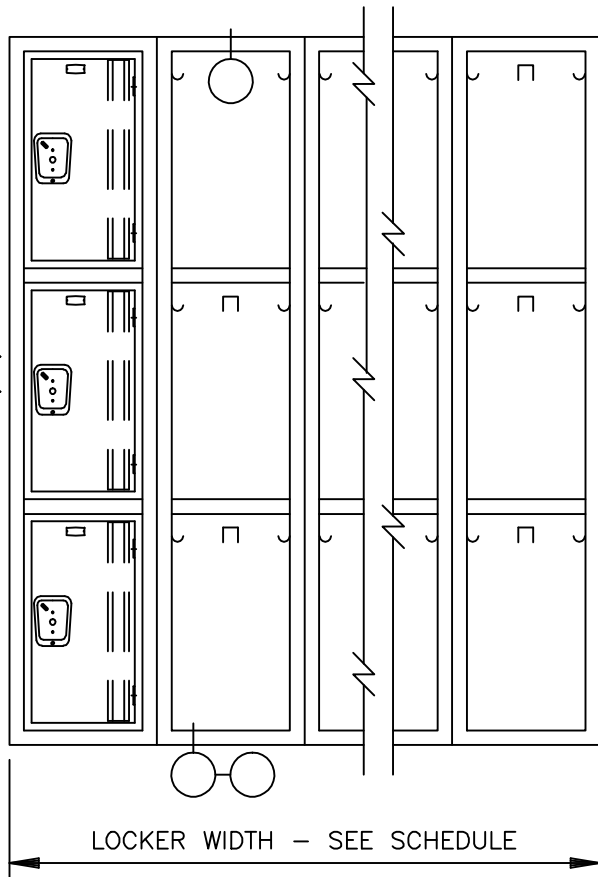

LOCK ESCUTCHEON  
HANDLE & P/A

FRONT ELEVATION

SR

SR BACK TO BACK  
SECTIONS

SINGLE POINT 2 CORRIDOR LOCKER - 60" TRIPLE TIER