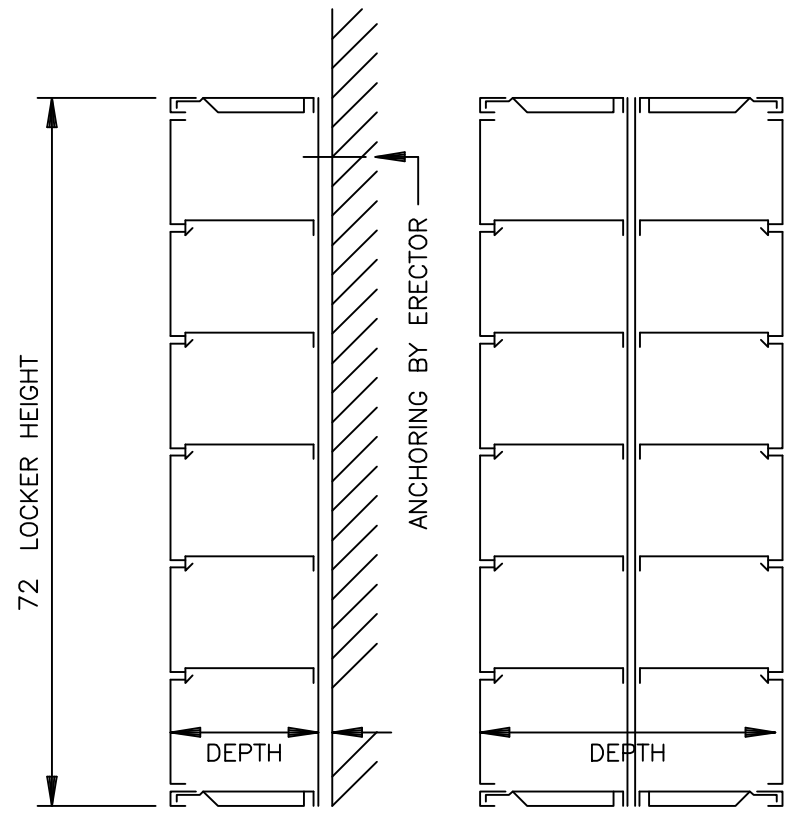

FRONT ELEVATION

SR

SR BACK TO BACK SECTIONS

SINGLE POINT 2 CORRIDOR LOCKER - 72" 6-HI BOX