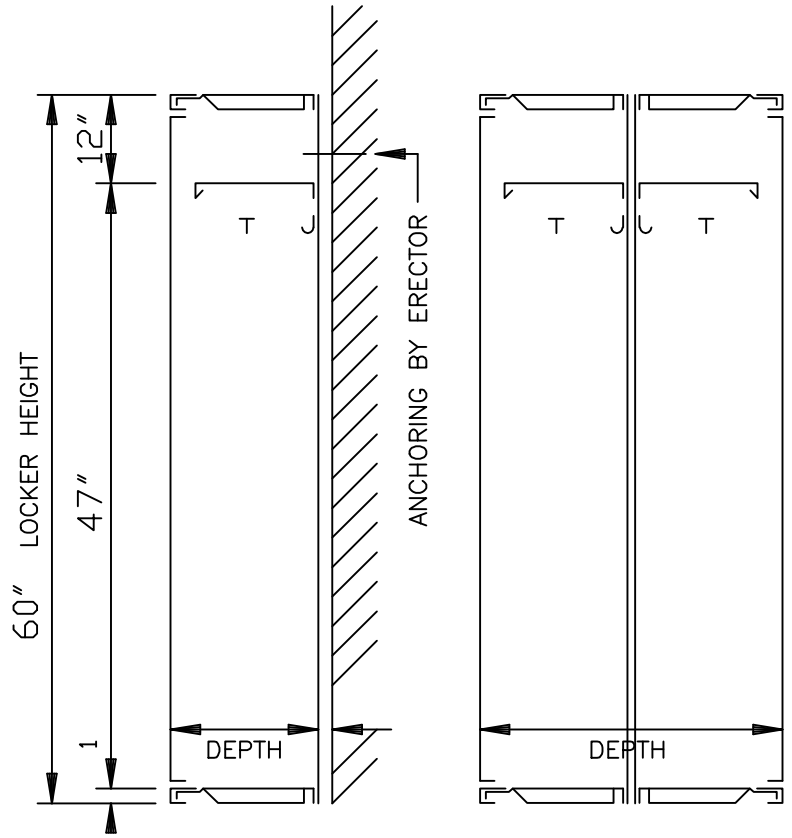

LOCK ESCUTCHEON  
HANDLE & P/A

FRONT ELEVATION

SR

SR BACK TO BACK  
SECTIONS

SINGLE POINT 2 CORRIDOR LOCKER - 60" SINGLE TIER