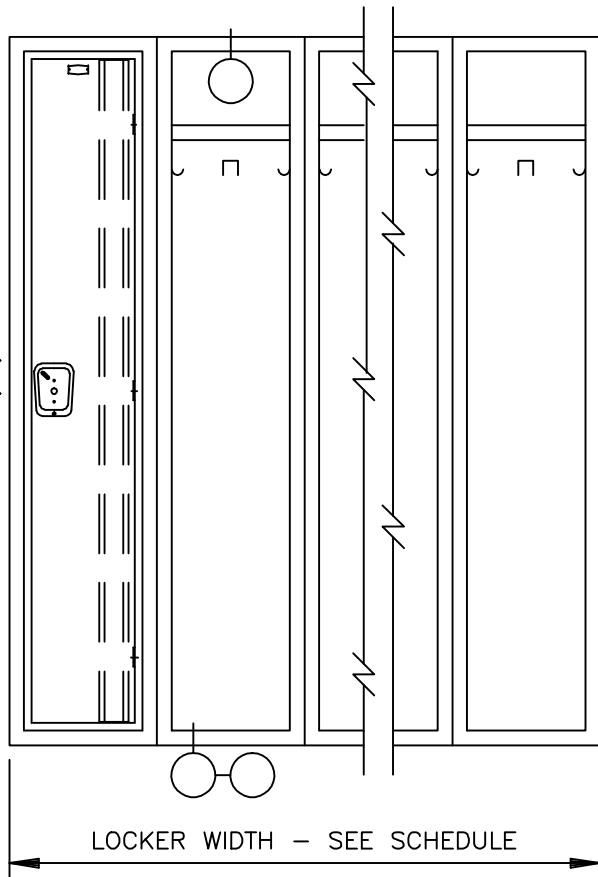

LOCK ESCUTCHEON  
HANDLE & P/A

FRONT ELEVATION

SR

SR BACK TO BACK  
SECTIONS

SINGLE POINT 2 CORRIDOR LOCKER - 60" SINGLE TIER