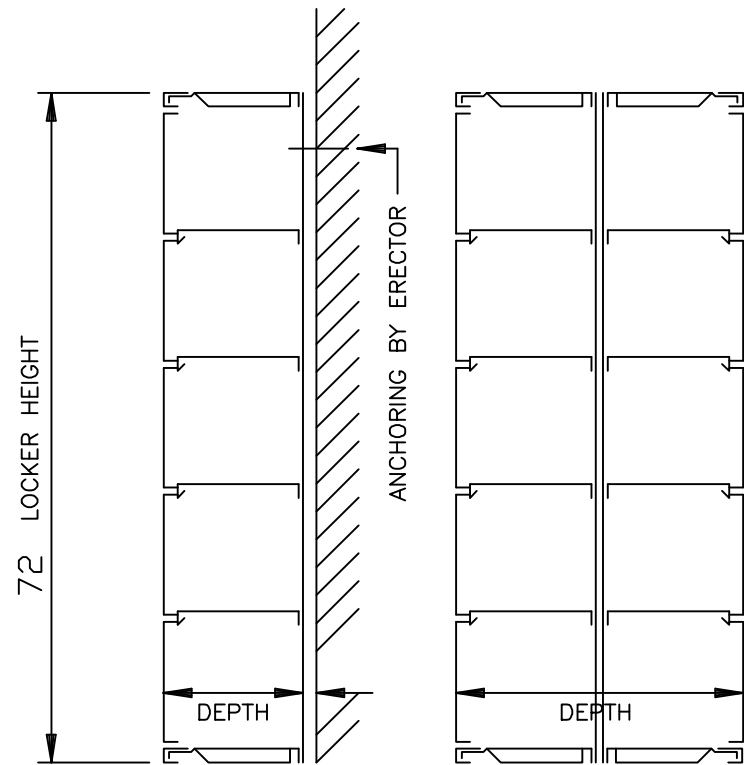

FRONT ELEVATION

SR

SR BACK TO BACK SECTIONS

SINGLE POINT 2 CORRIDOR LOCKER - 72" 5-HI BOX