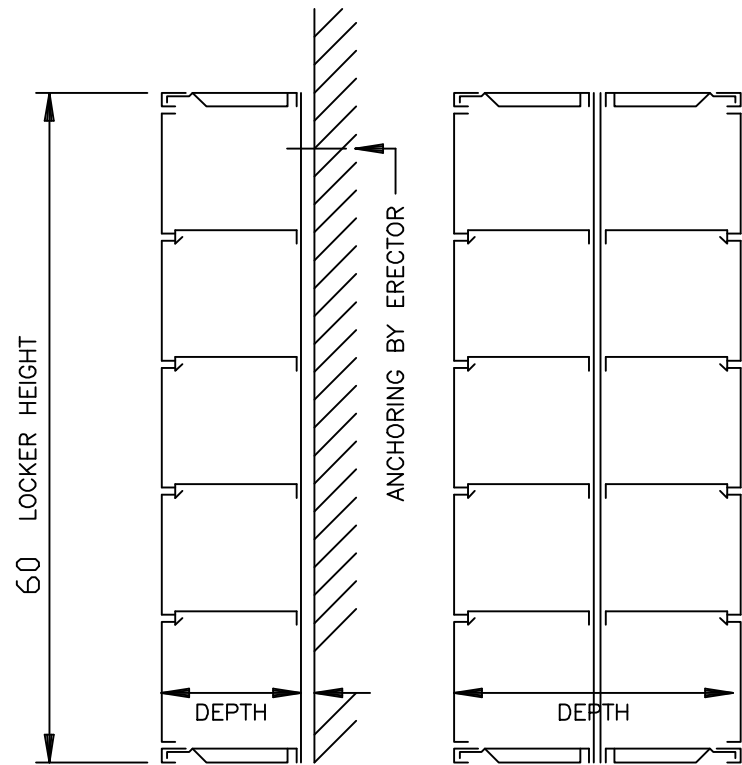

FRONT ELEVATION

SR

SR BACK TO BACK  
SECTIONS

SINGLE POINT 2 CORRIDOR LOCKER - 60" 5-HI BOX