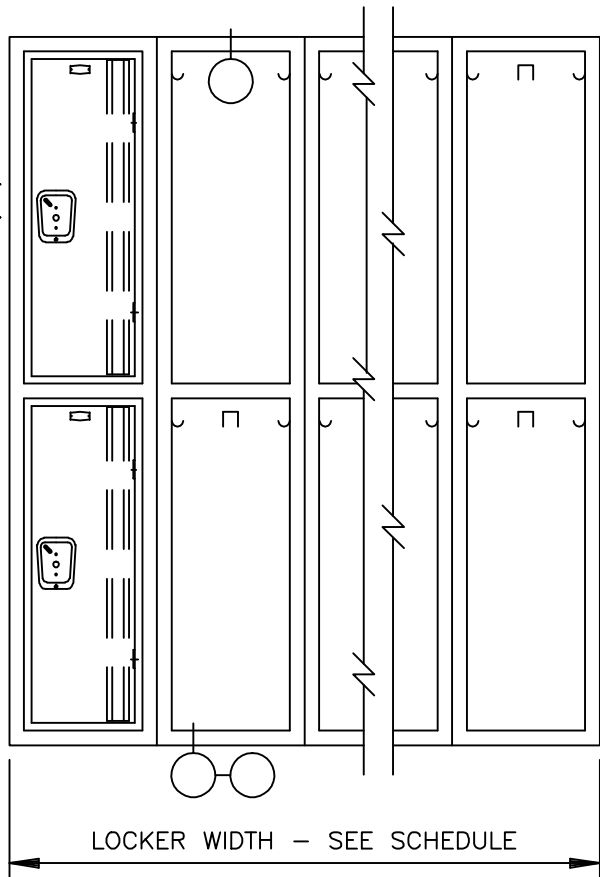

LOCK ESCUTCHEON
HANDLE & P/A

SINGLE POINT 2 CORRIDOR LOCKER - 72" DOUBLE TIER