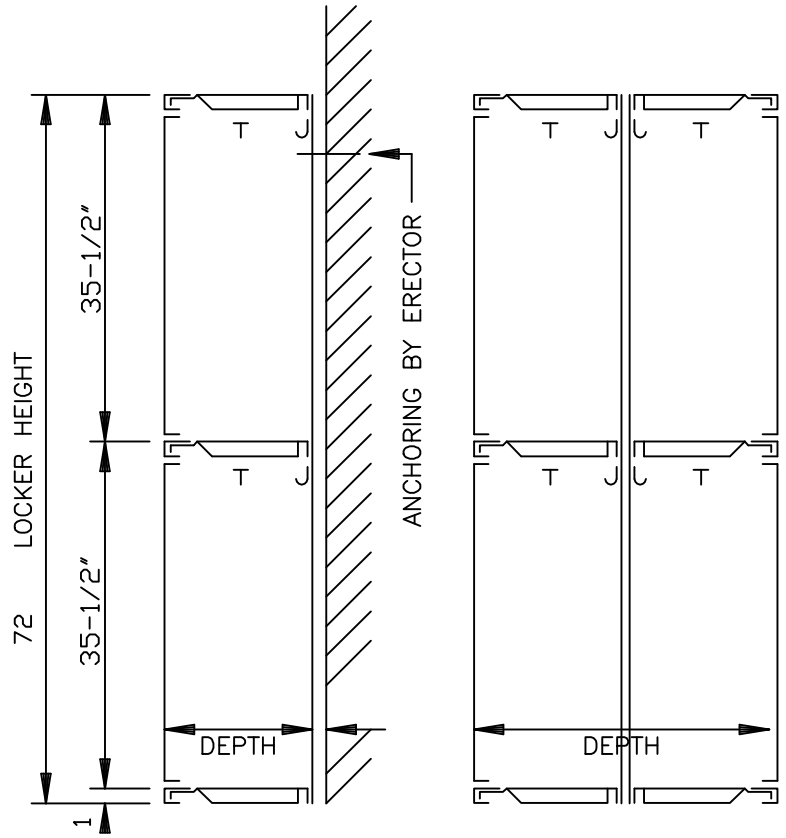

LOCK ESCUTCHEON
HANDLE & P/A

SINGLE POINT 2 CORRIDOR LOCKER - 72" DOUBLE TIER