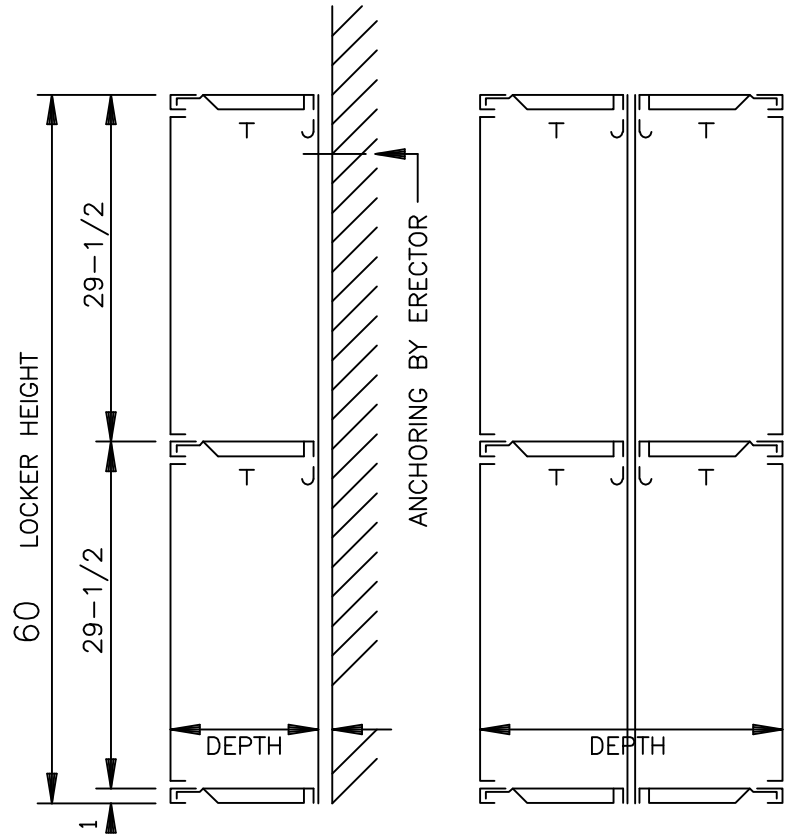

LOCK ESCUTCHEON
HANDLE & P/A

SINGLE POINT 2 CORRIDOR LOCKER - 60" DOUBLE TIER