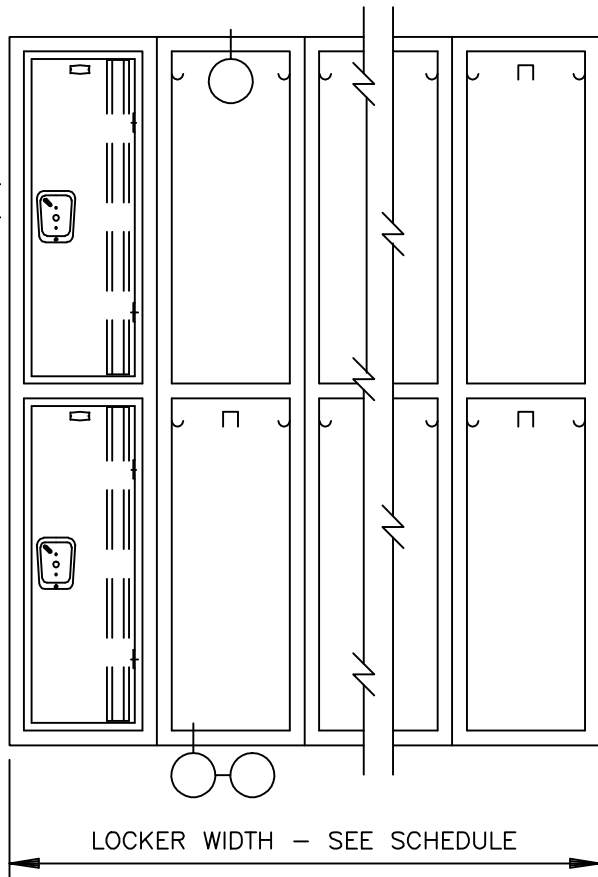

LOCK ESCUTCHEON
HANDLE & P/A

SINGLE POINT 2 CORRIDOR LOCKER - 60" DOUBLE TIER