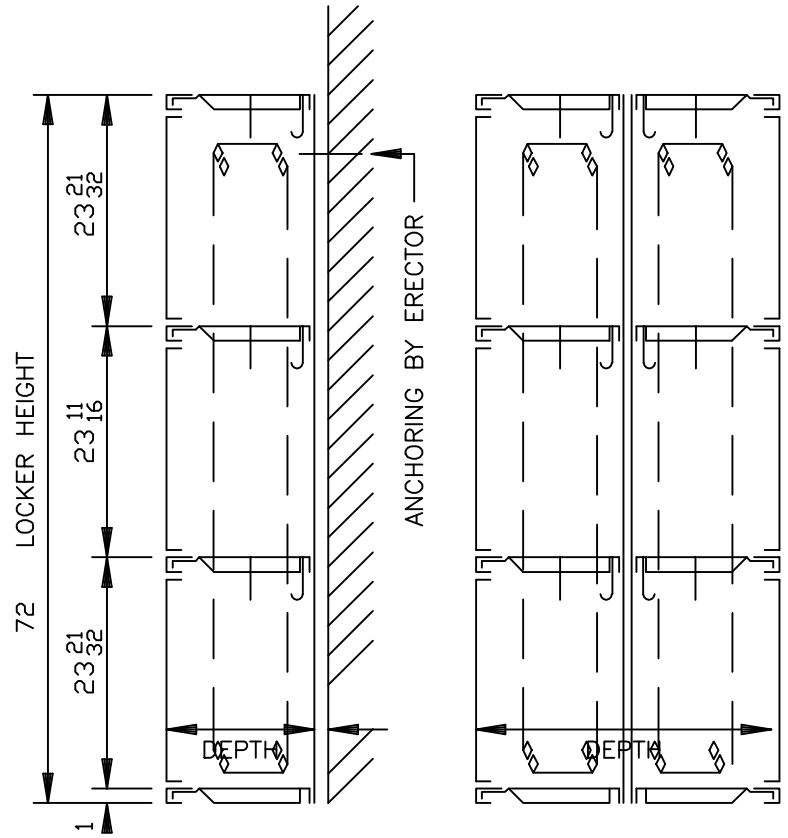

LOCK ESCUTCHEON  
HANDLE & P/A

FRONT ELEVATION

SR

SR BACK TO BACK

SECTIONS

SINGLE POINT 2 ATHLETIC LOCKER - 72" TRIPLE TIER