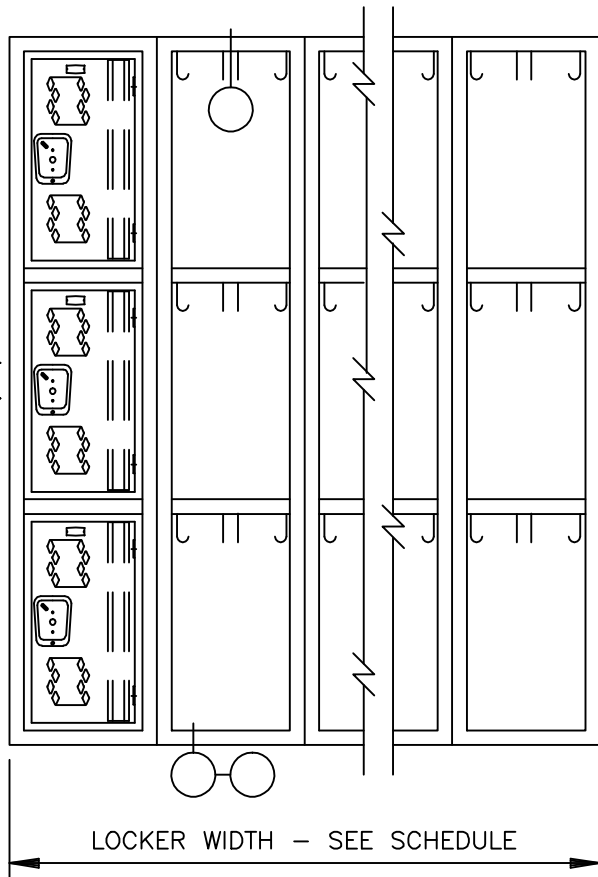

LOCK ESCUTCHEON  
HANDLE & P/A

FRONT ELEVATION

SR

SR BACK TO BACK

SECTIONS

SINGLE POINT 2 ATHLETIC LOCKER - 72" TRIPLE TIER