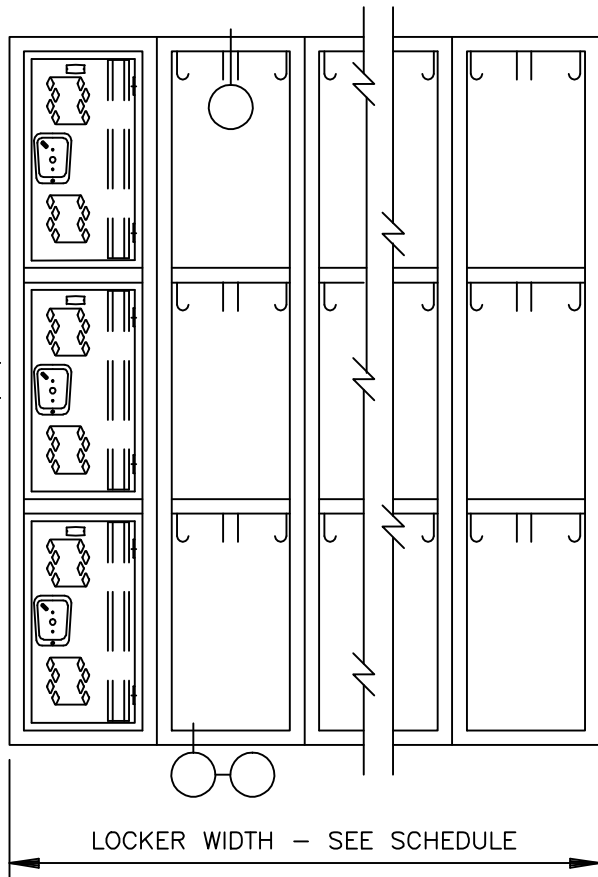

LOCK ESCUTCHEON  
HANDLE & P/A

FRONT ELEVATION

SINGLE POINT 2 ATHLETIC LOCKER - 60" TRIPLE TIER