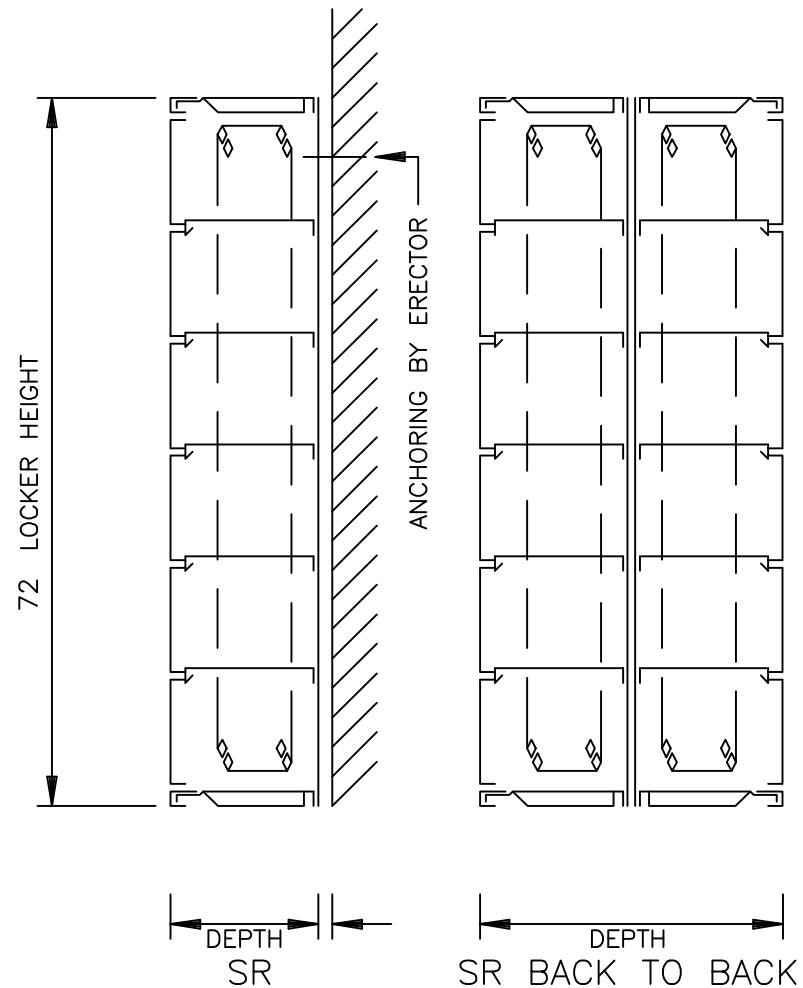

FRONT ELEVATION

SECTIONS

SINGLE POINT 2 ATHLETIC LOCKER - 72" 6-HI BOX