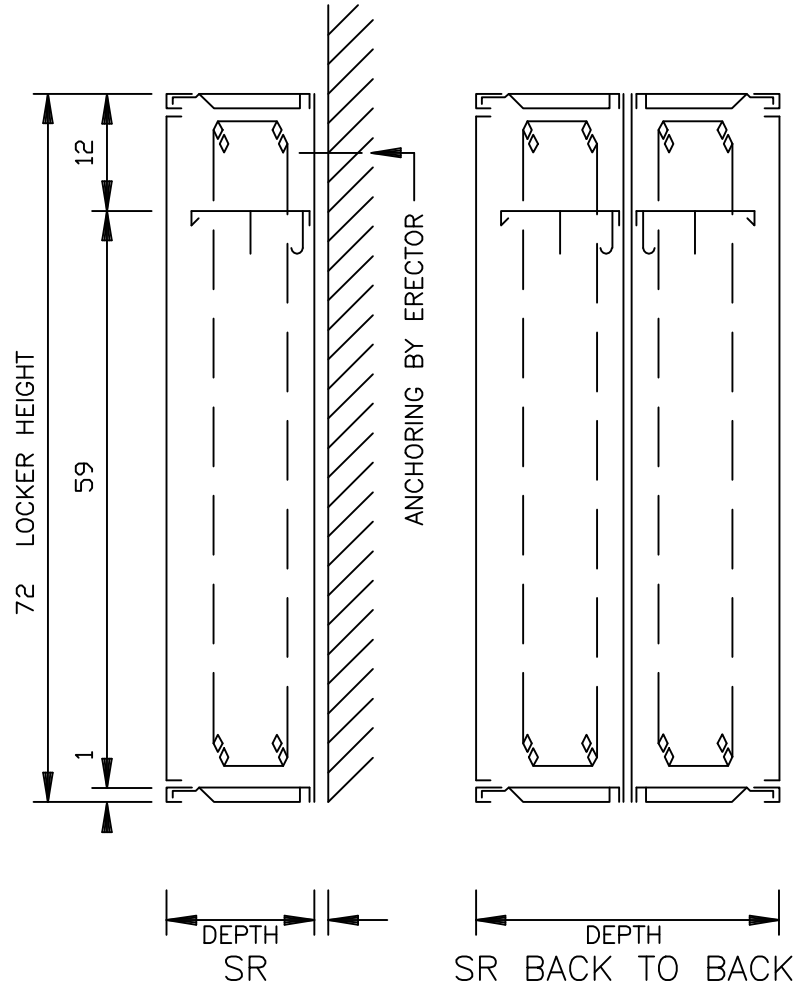

LOCK ESCUTCHEON
HANDLE & P/A

FRONT ELEVATION

SECTIONS

SINGLE POINT 2 ATHLETIC LOCKER - 72" SINGLE TIER