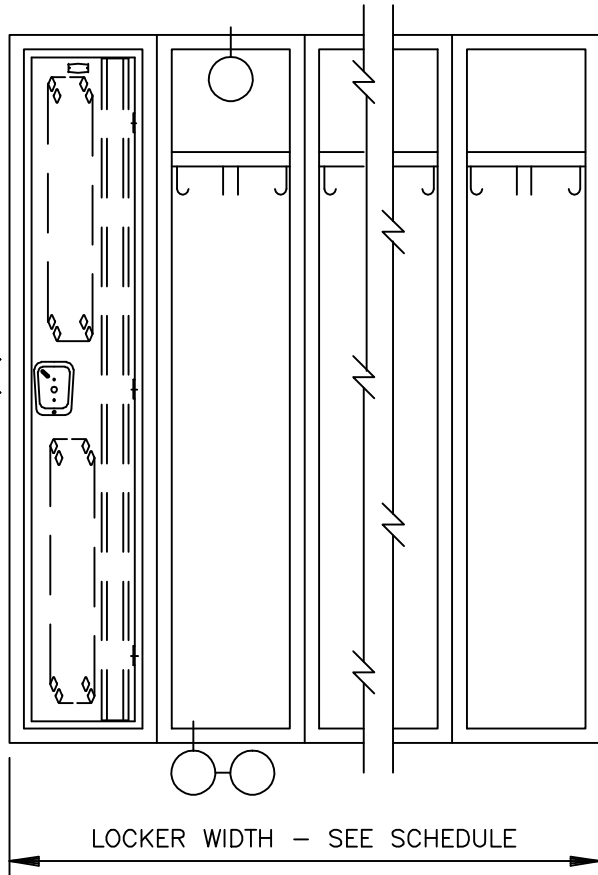

LOCK ESCUTCHEON
HANDLE & P/A

FRONT ELEVATION

SECTIONS

SINGLE POINT 2 ATHLETIC LOCKER - 72" SINGLE TIER