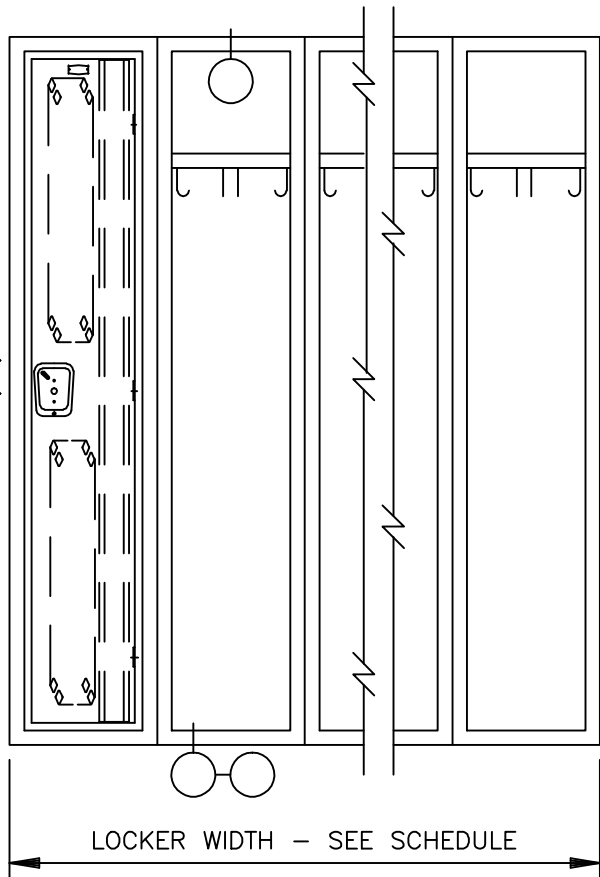

LOCK ESCUTCHEON  
HANDLE & P/A

FRONT ELEVATION

SECTIONS

SINGLE POINT 2 ATHLETIC LOCKER - 60" SINGLE TIER