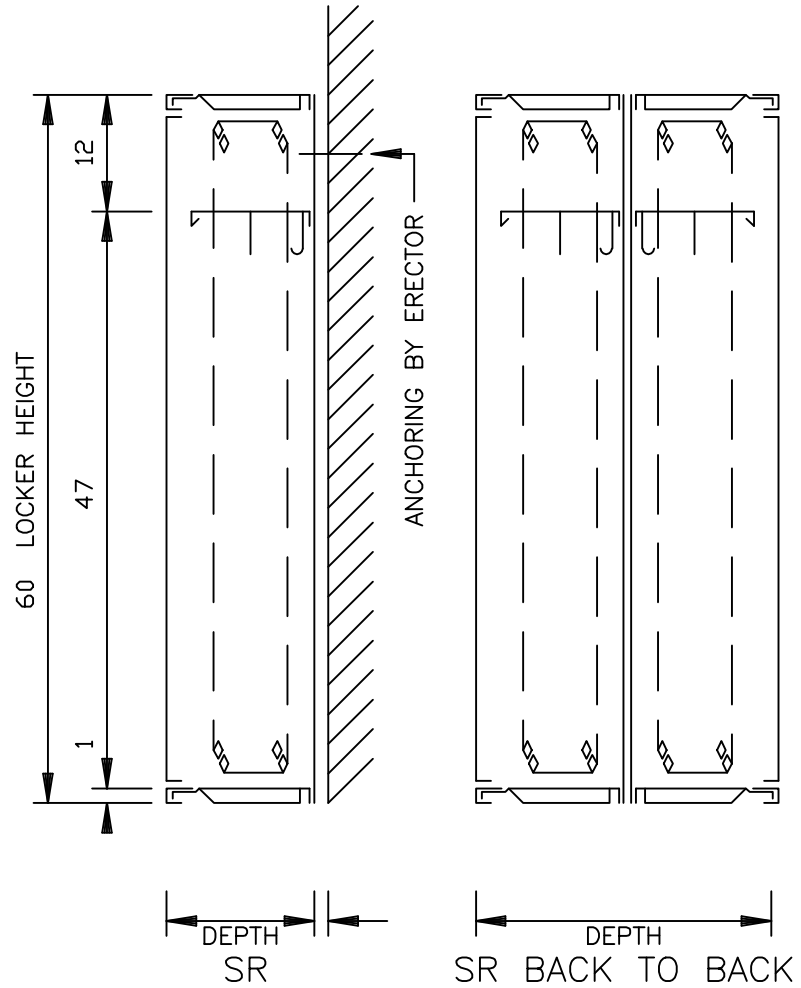

LOCK ESCUTCHEON  
HANDLE & P/A

FRONT ELEVATION

SECTIONS

SINGLE POINT 2 ATHLETIC LOCKER - 60" SINGLE TIER