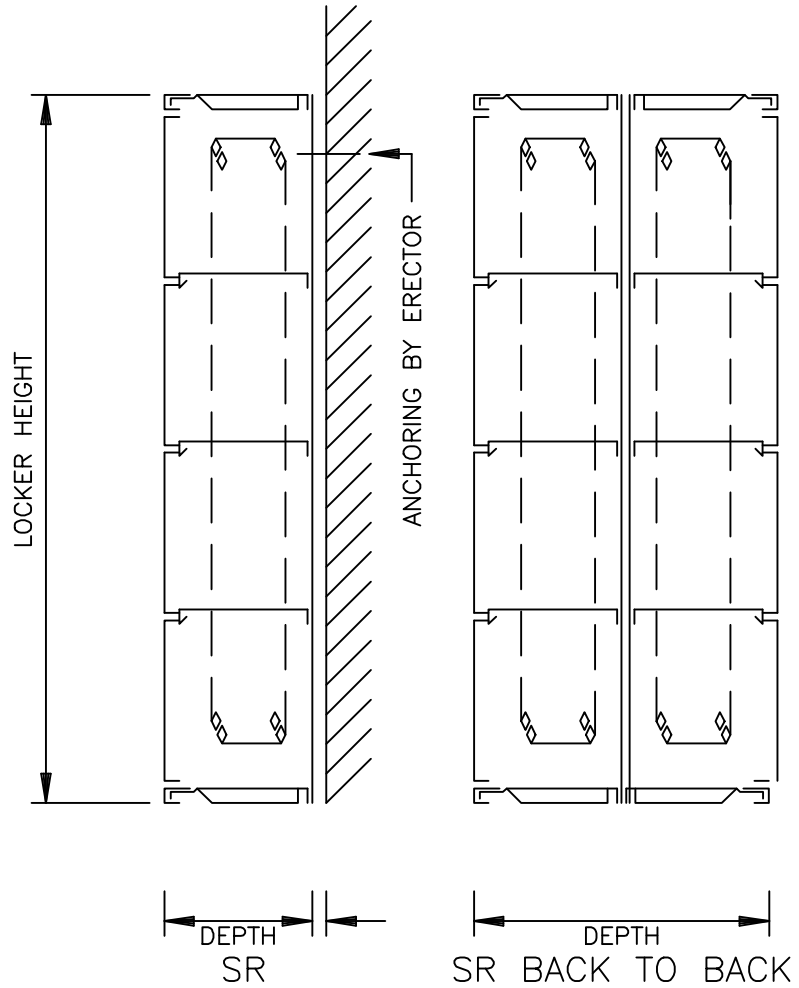

FRONT ELEVATION

SECTIONS

SINGLE POINT 2 ATHLETIC LOCKER - FOUR HIGH BOX