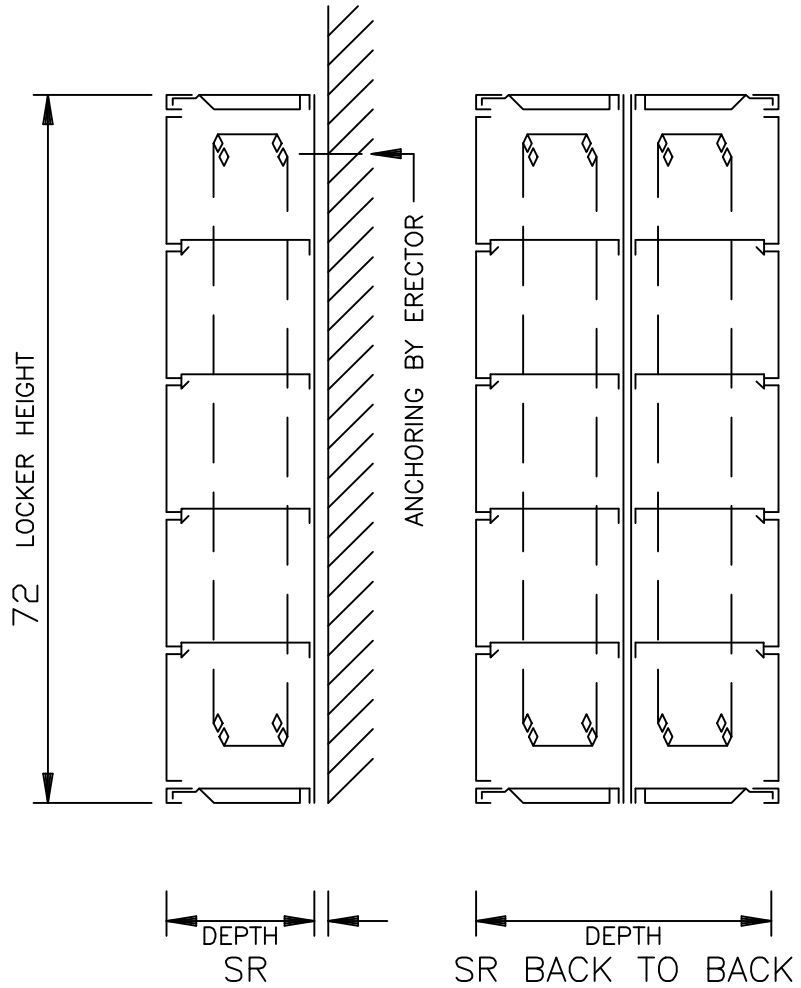

FRONT ELEVATION

SECTIONS

SINGLE POINT 2 ATHLETIC LOCKER - 72" 5-HI BOX