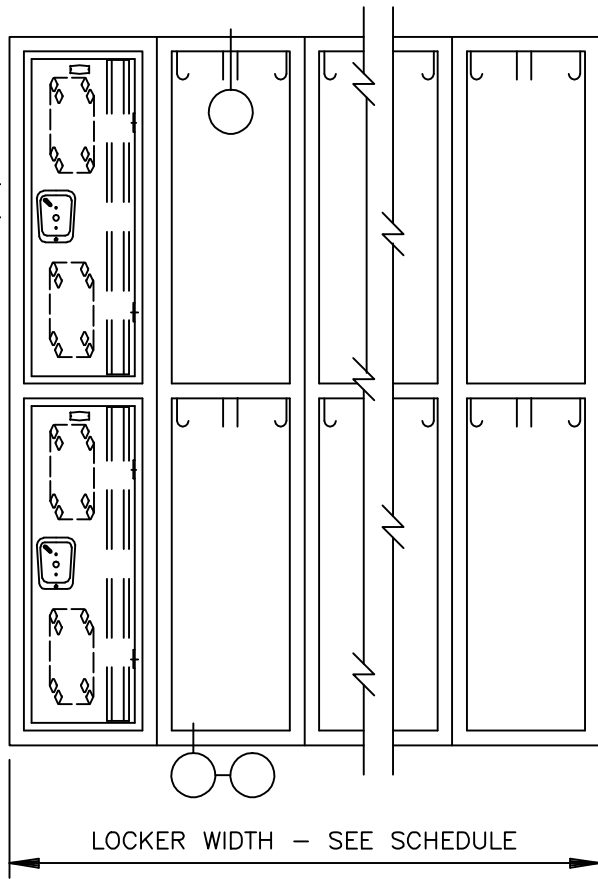

LOCK ESCUTCHEON
HANDLE & P/A

FRONT ELEVATION

SECTIONS

SINGLE POINT 2 ATHLETIC LOCKER - 72" DOUBLE TIER