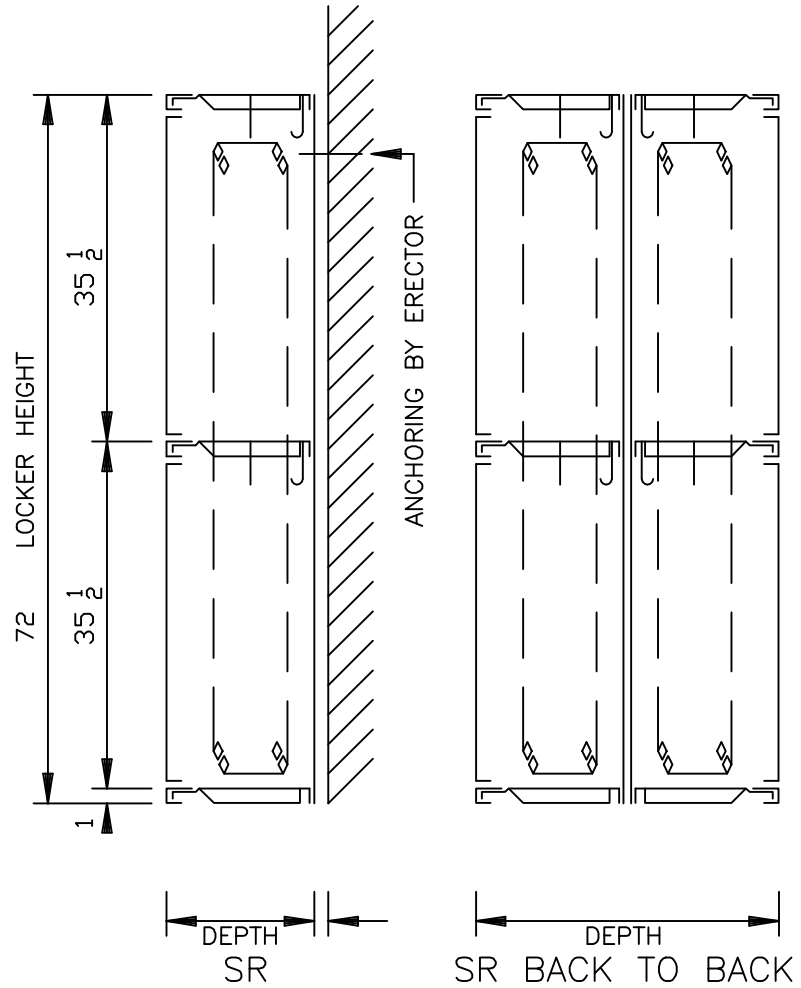

LOCK ESCUTCHEON
HANDLE & P/A

FRONT ELEVATION

SECTIONS

SINGLE POINT 2 ATHLETIC LOCKER - 72" DOUBLE TIER