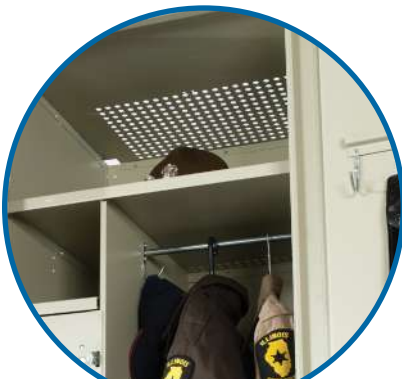

Law Enforcement Locker

This heavy-duty law enforcement locker is designed to meet the requirements for law enforcement professionals. Customizable shelving components maximize the storage space to meet the needs of officers.

The law enforcement locker provides secure and generous storage for police/government issued items such as Kevlar vests, uniforms, and pistols with room for personal belongings like duffle bags, wallets, jewelry, and civilian clothing.

- All-welded steel locker 24"d x 72"h
- Lower drawer unit 36"d x 18"h with auto locking capability - release latch inside locker
- Continuous hinged door with metal nano-roller latching system
- Maximum ventilation throughout locker to keep garments, vests and boots cool and dry
- Electrical cutout in rear top corner for an electrical feed for laptops or cellphones