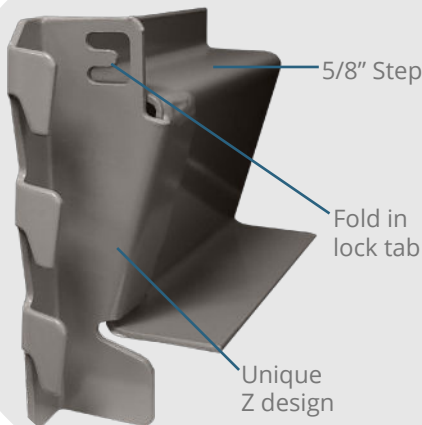

Bulk Storage Rack

IDEAL STORAGE FOR OVERSIZED AND BULKY ITEMS

Bulk Storage Rack is the storage solution between the conventional light-duty shelving and heavy-duty pallet rack. These units can be configured in a multitude of heights, depths, and widths. Choose from Republic's pre-engineered units or build your own! View components at republicstorage.com or contact us for a quote.

PRE-ENGINEERED UNITS INCLUDE

- Heavy-duty 14-gauge steel beams
- All-welded uprights
- Unique Z beam design increases strength and load capacity
- Includes 3 or 4 levels
- Several decking options available
- Available in Dove Gray

BEAM FEATURES

Connect **ADD-ONS** to a **STARTER** to create one row

no decking

solid decking

ribbed decking

wire decking

particle board

PRE-ENGINEERED