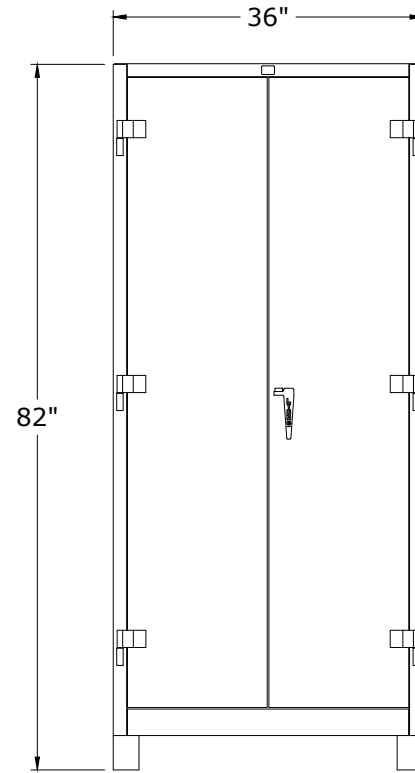

SHELVES ADJUSTABLE
@ 3" CENTER

FRONT CLOSED VIEW

SIDE VIEW

(86) SMALL REMOVABLE
PLASTIC BINS
(4-1/8"W x 5-3/8"D x 3"H)

(16) LARGE REMOVABLE
PLASTIC BINS
(8-1/4"W x 14-3/4"D x 7"H)

Republic 420 N. MAIN STREET
MONTGOMERY, IL 60538
(800) 477-1255
STORAGE PRODUCTS LLC. WWW.REPUBLICSTORAGE.COM

DESCRIPTION

ALL WELDED INDUSTRIAL
SHELF/ BIN CABINET
36"W x 21"D x 82"H
(102 BINS)

SHEET	DRAWING NUMBER	REV
	RS1156	1