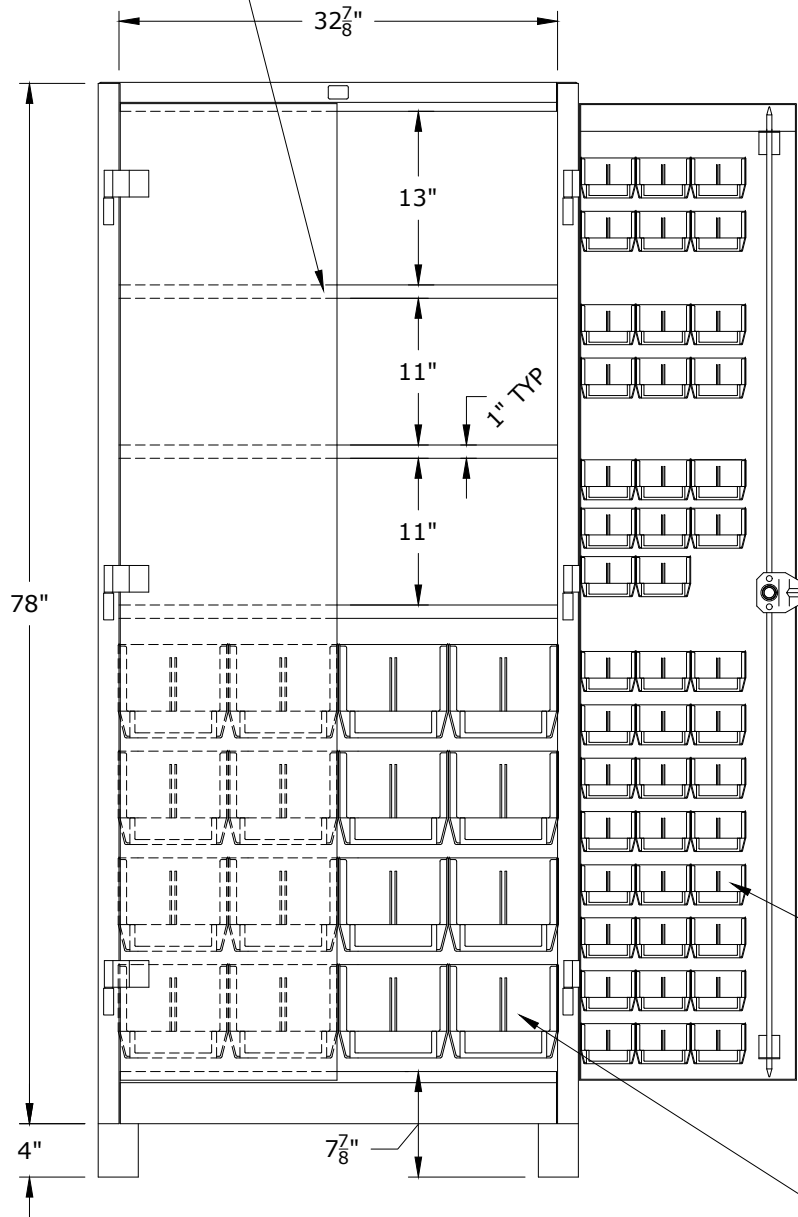

SHELVES ADJUSTABLE
@ 3" CENTER

FRONT CLOSED VIEW

SIDE VIEW

(86) SMALL REMOVABLE
PLASTIC BINS
(4-1/8"W x 5-3/8"D x 3"H)

(16) LARGE REMOVABLE
PLASTIC BINS
(8-1/4"W x 14-3/4"D x 7"H)

Republic 420 N. MAIN STREET
MONTGOMERY, IL 60538
(800) 477-1255
STORAGE PRODUCTS LLC. WWW.REPUBLICSTORAGE.COM

DESCRIPTION

ALL WELDED INDUSTRIAL
SHELF/ BIN CABINET
36"W x 21"D x 82"H
(102 BINS)

SHEET	DRAWING NUMBER	REV
	RS1156	1