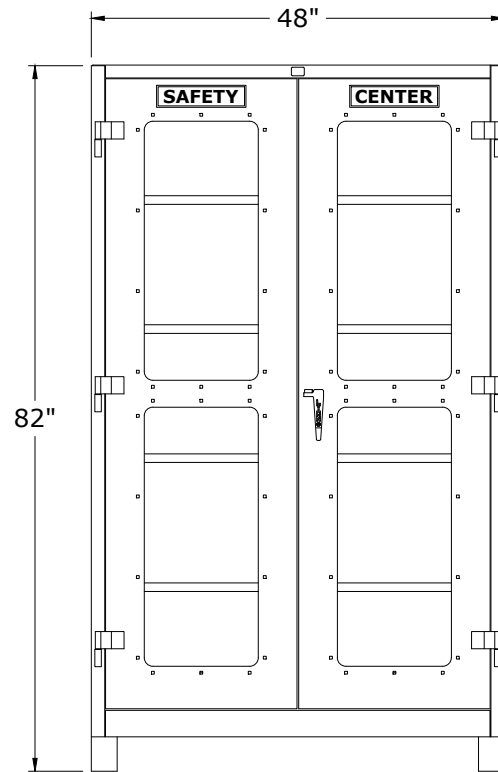

SHELVES ADJUSTABLE
@ 3" CENTER

FRONT CLOSED VIEW