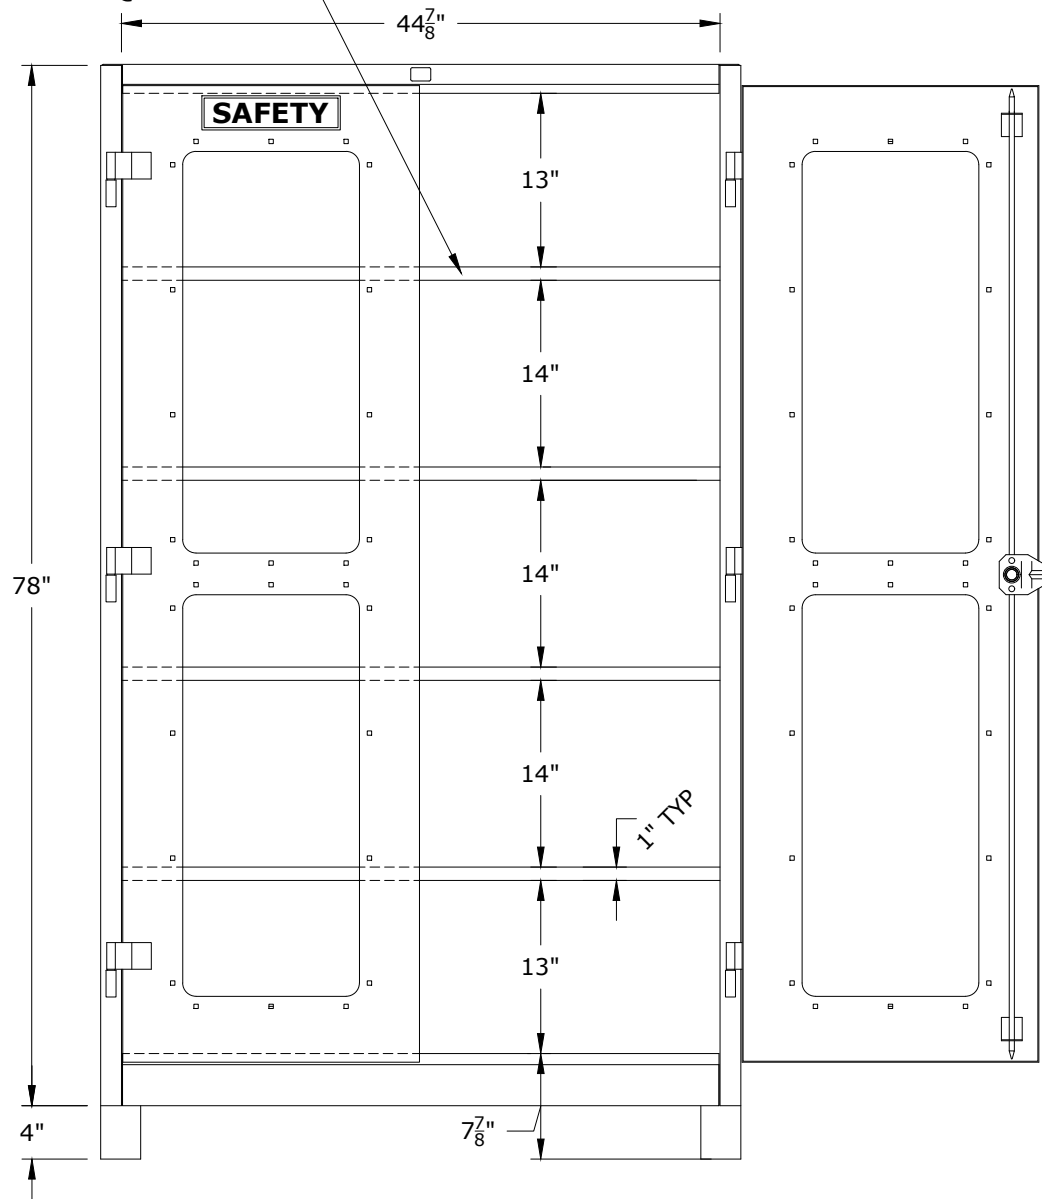

SHELVES ADJUSTABLE
@ 3" CENTER

FRONT CLOSED VIEW