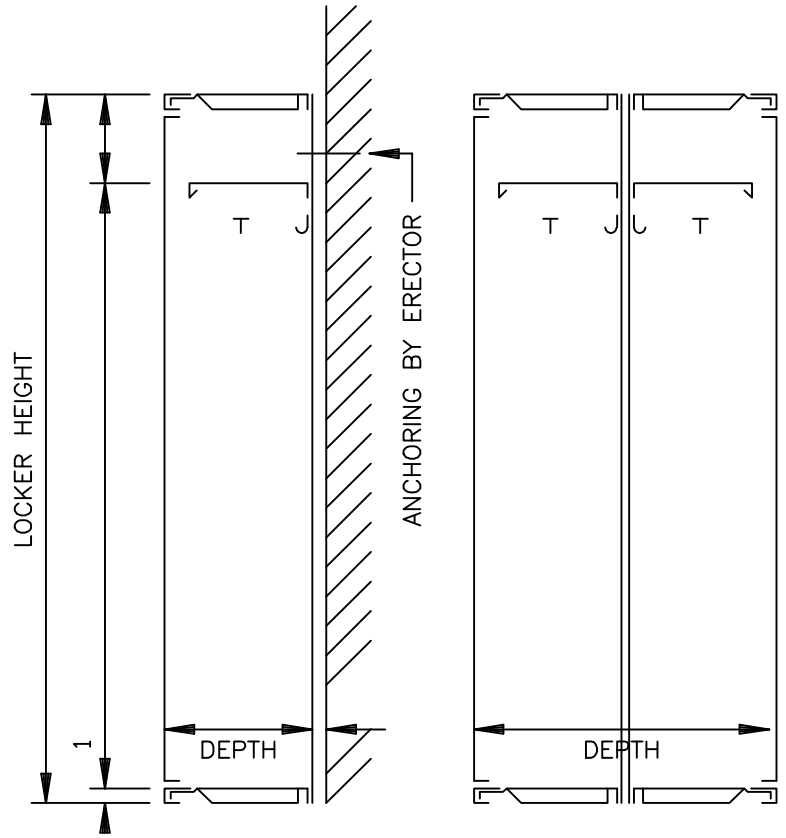

LOCK ESCUTCHEON
HANDLE & P/A

○

QUIET LOCKER - _____" SINGLE TIER