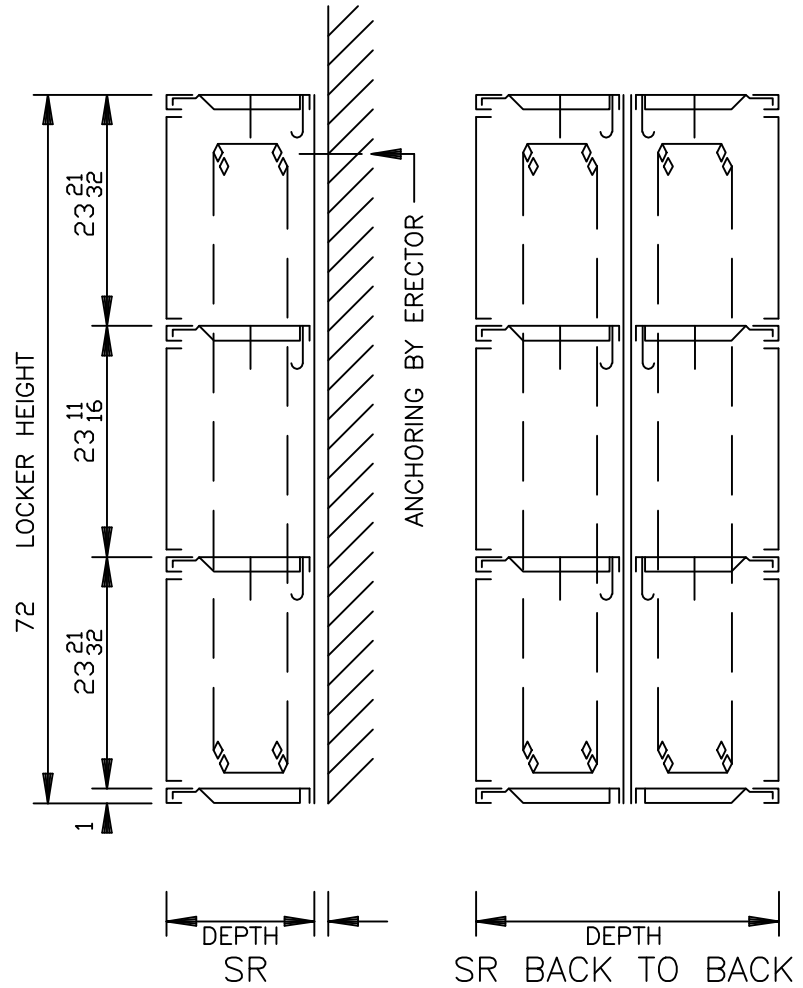

LOCK ESCUTCHEON
HANDLE & P/A

FRONT ELEVATION

HEAVY DUTY VENTILATED LOCKER - 72" TRIPLE TIER

SECTIONS