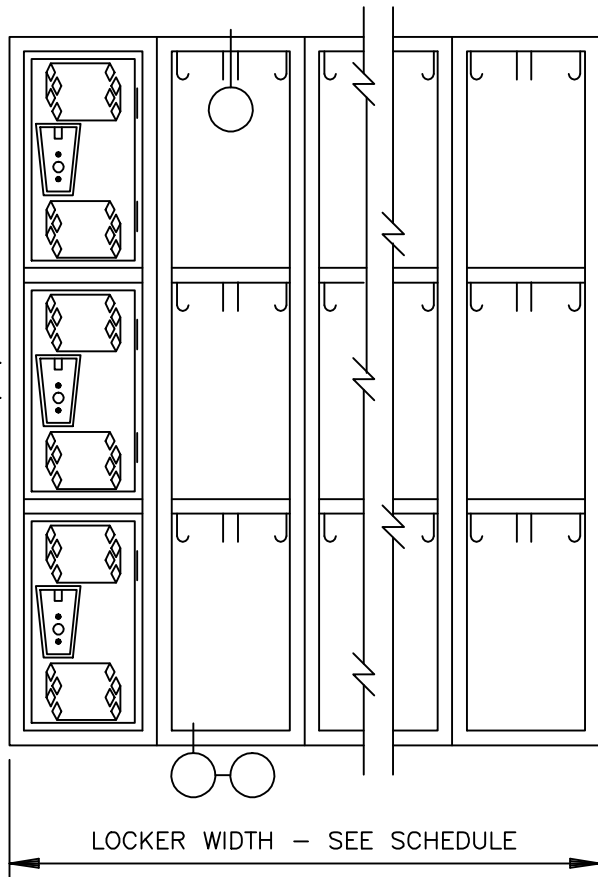

LOCK ESCUTCHEON
HANDLE & P/A

FRONT ELEVATION

HEAVY DUTY VENTILATED LOCKER - 72" TRIPLE TIER

SECTIONS