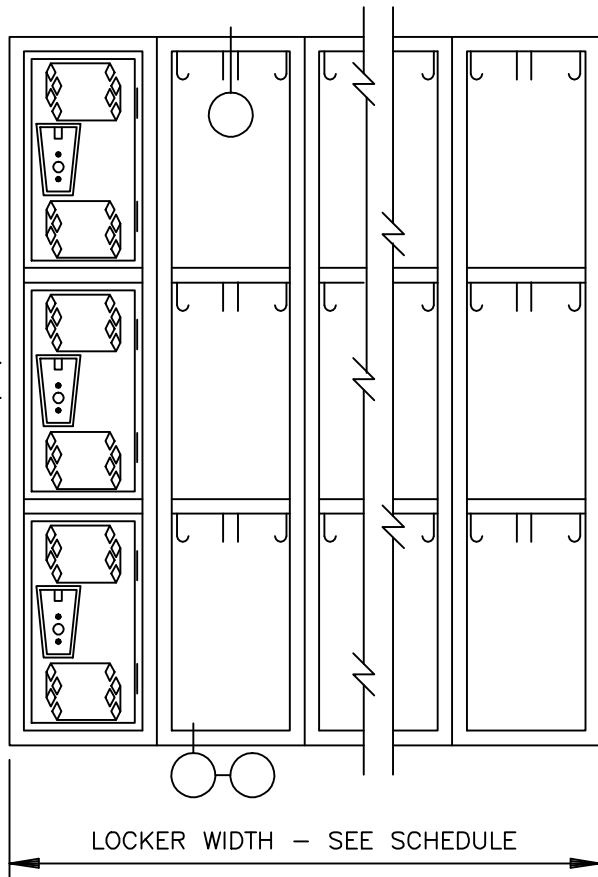

LOCK ESCUTCHEON
HANDLE & P/A

FRONT ELEVATION

SECTIONS

HEAVY DUTY VENTILATED LOCKER - 60" TRIPLE TIER