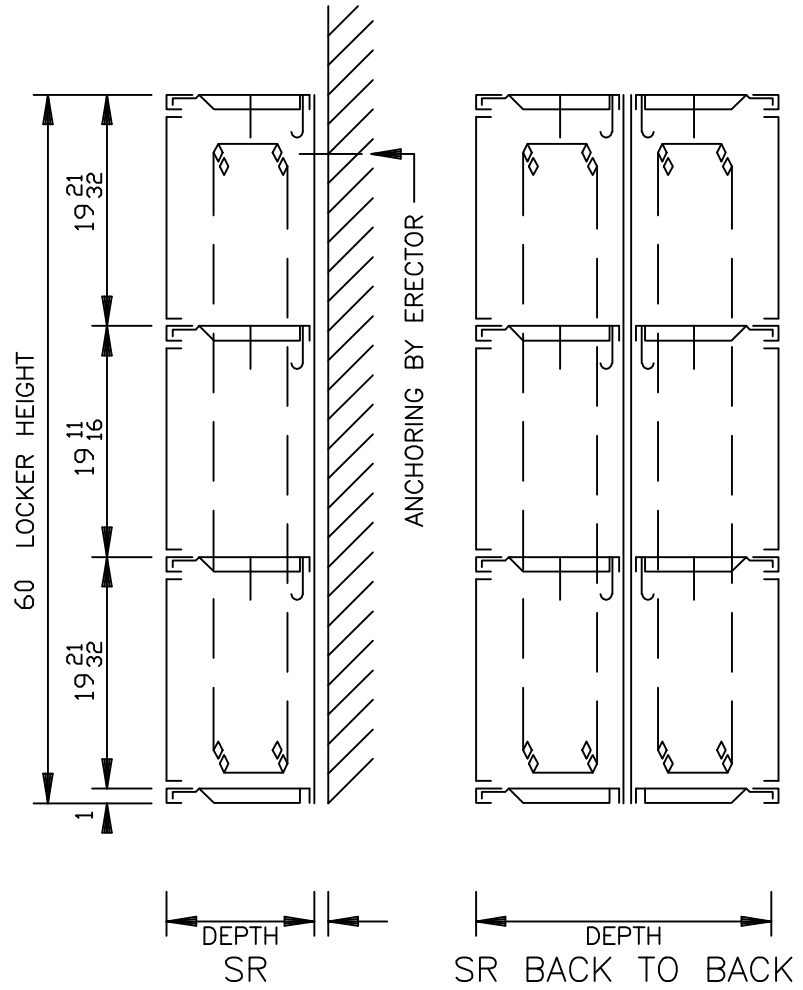

LOCK ESCUTCHEON
HANDLE & P/A

FRONT ELEVATION

SECTIONS

HEAVY DUTY VENTILATED LOCKER - 60" TRIPLE TIER