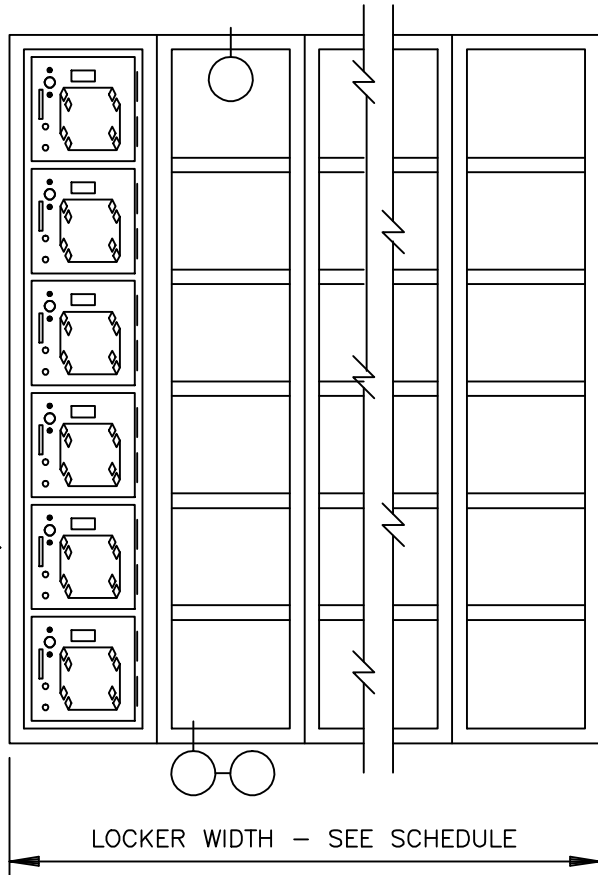

LOCKING DEVICE AS SPECIFIED IN NOTES

FRONT ELEVATION

HEAVY DUTY VENTILATED LOCKER - 72" 6-HI BOX