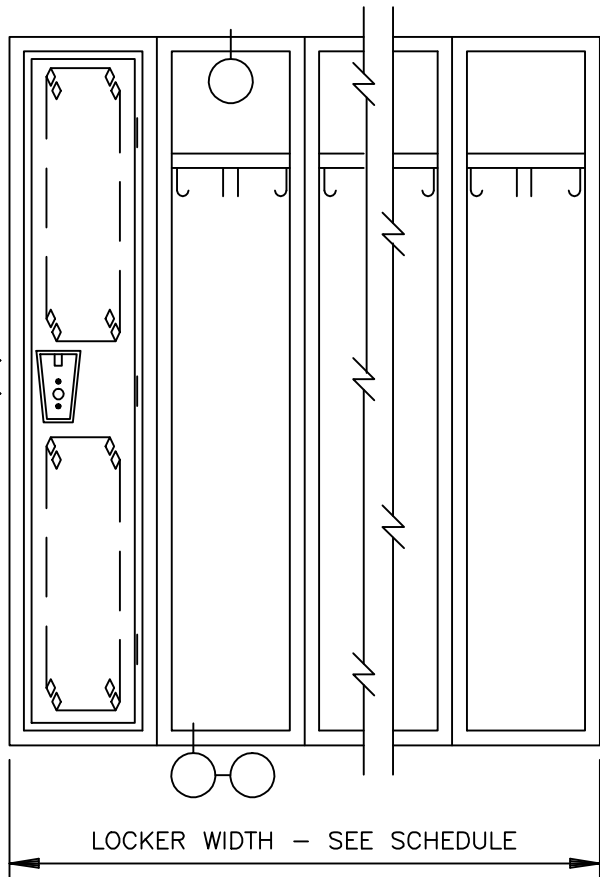

LOCK ESCUTCHEON  
HANDLE & P/A

FRONT ELEVATION

SECTIONS

HEAVY DUTY VENTILATED LOCKER - 72" SINGLE TIER