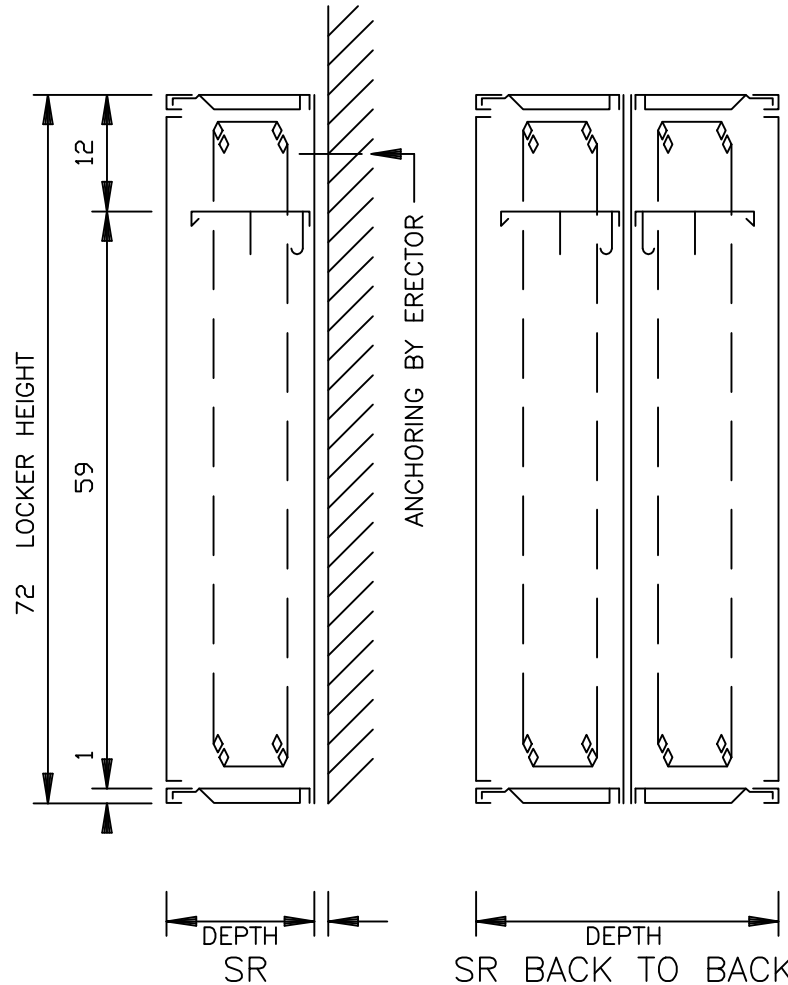

LOCK ESCUTCHEON  
HANDLE & P/A

FRONT ELEVATION

SECTIONS

HEAVY DUTY VENTILATED LOCKER - 72" SINGLE TIER