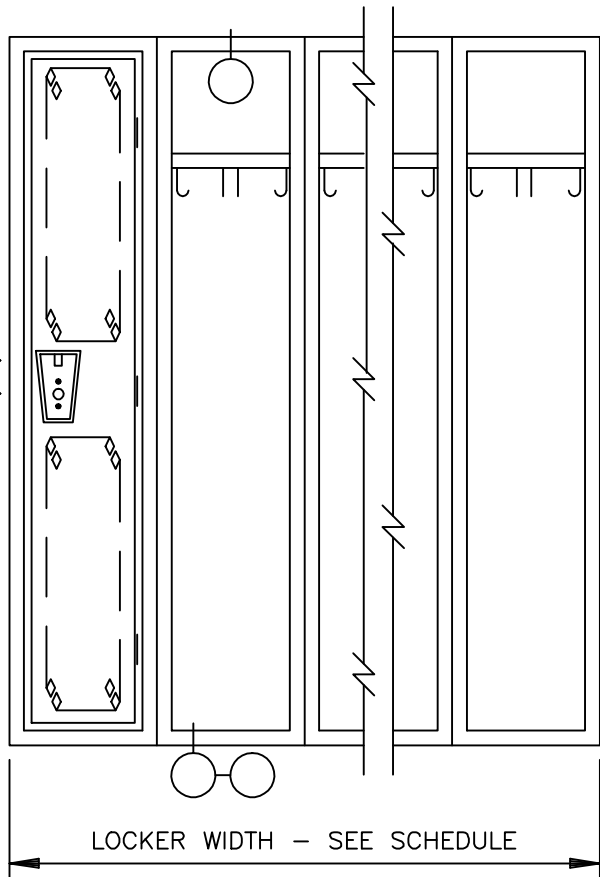

LOCK ESCUTCHEON
HANDLE & P/A

FRONT ELEVATION

SECTIONS

HEAVY DUTY VENTILATED LOCKER - 60" SINGLE TIER