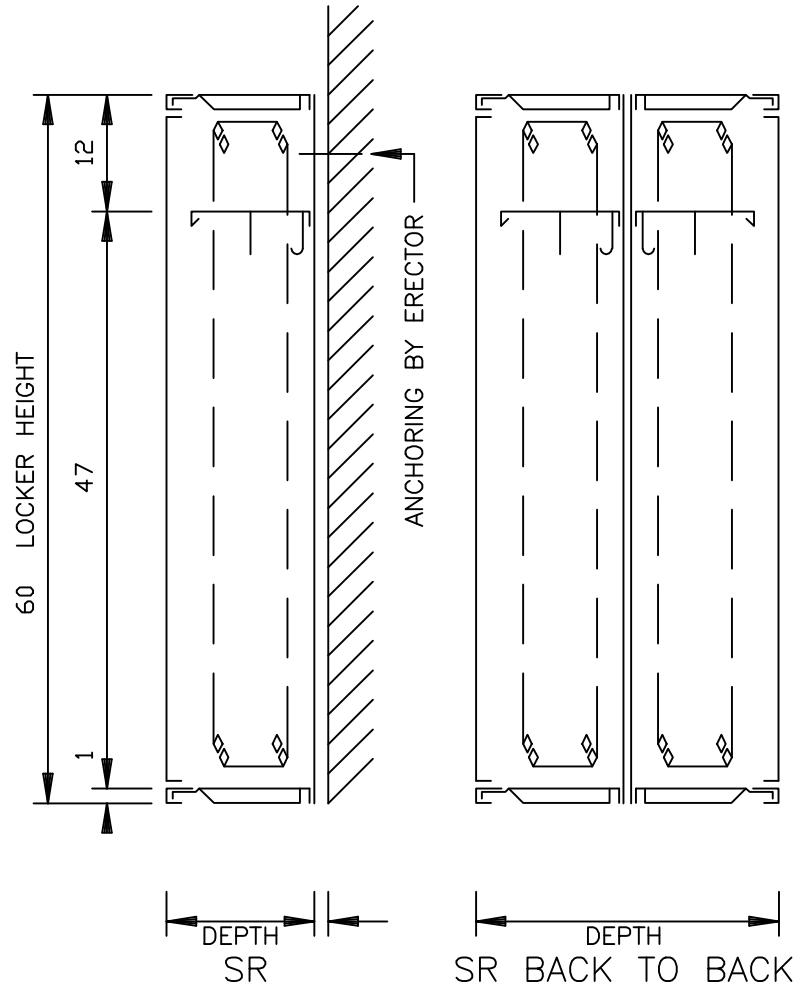

LOCK ESCUTCHEON
HANDLE & P/A

FRONT ELEVATION

SECTIONS

HEAVY DUTY VENTILATED LOCKER - 60" SINGLE TIER