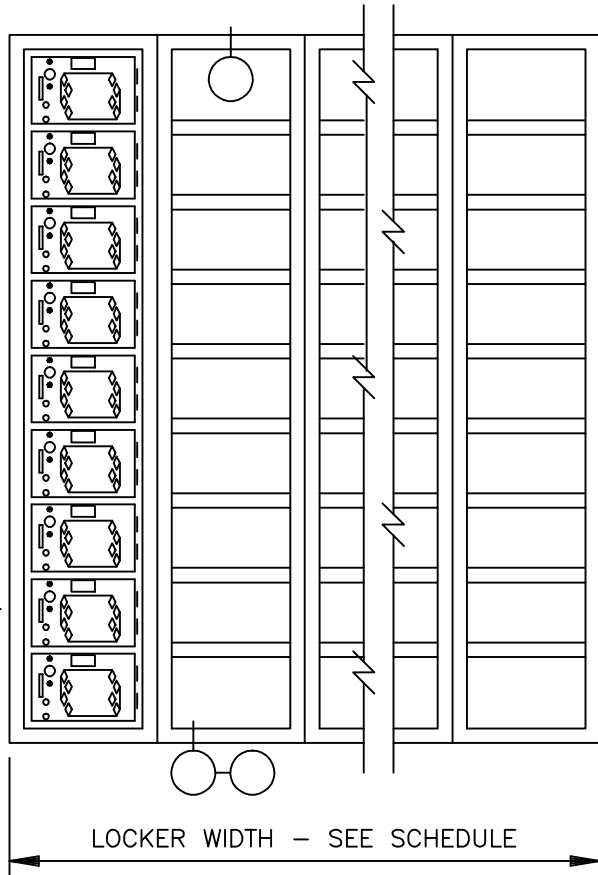

LOCKING DEVICE AS SPECIFIED IN NOTES

FRONT ELEVATION

SECTIONS

HEAVY DUTY VENTILATED LOCKER - 72" 9-HI BOX