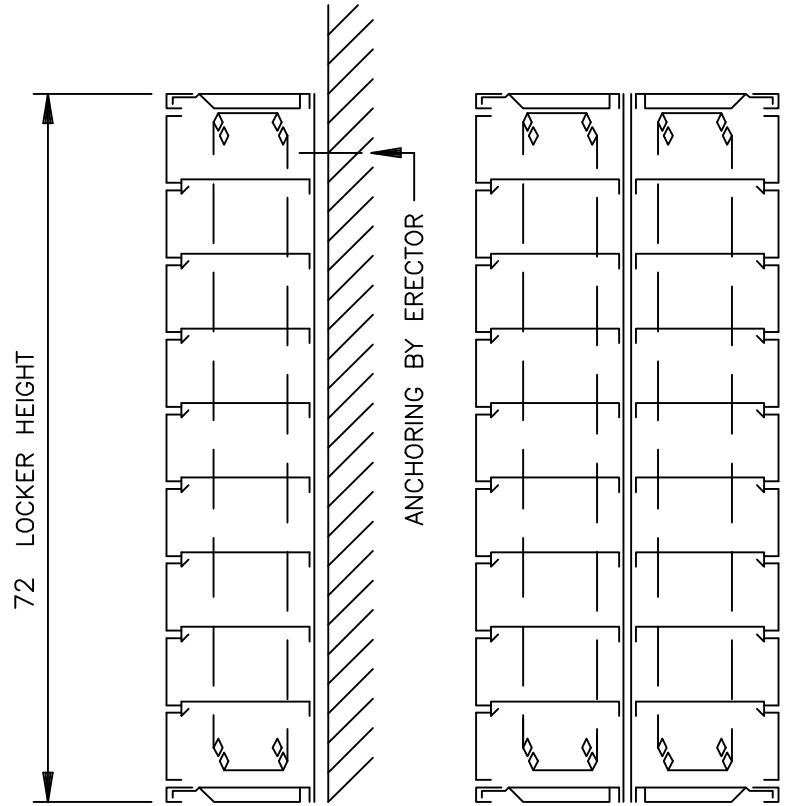

LOCKING DEVICE AS SPECIFIED IN NOTES

FRONT ELEVATION

SECTIONS

HEAVY DUTY VENTILATED LOCKER - 72" 9-HI BOX