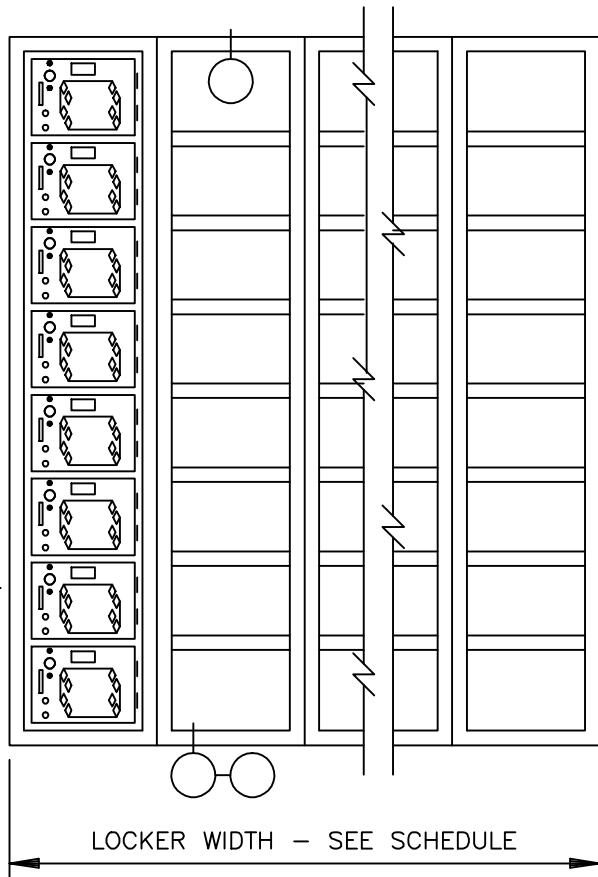

LOCKING DEVICE AS SPECIFIED IN NOTES

FRONT ELEVATION

SECTIONS

HEAVY DUTY VENTILATED LOCKER - 72" 8-HI BOX