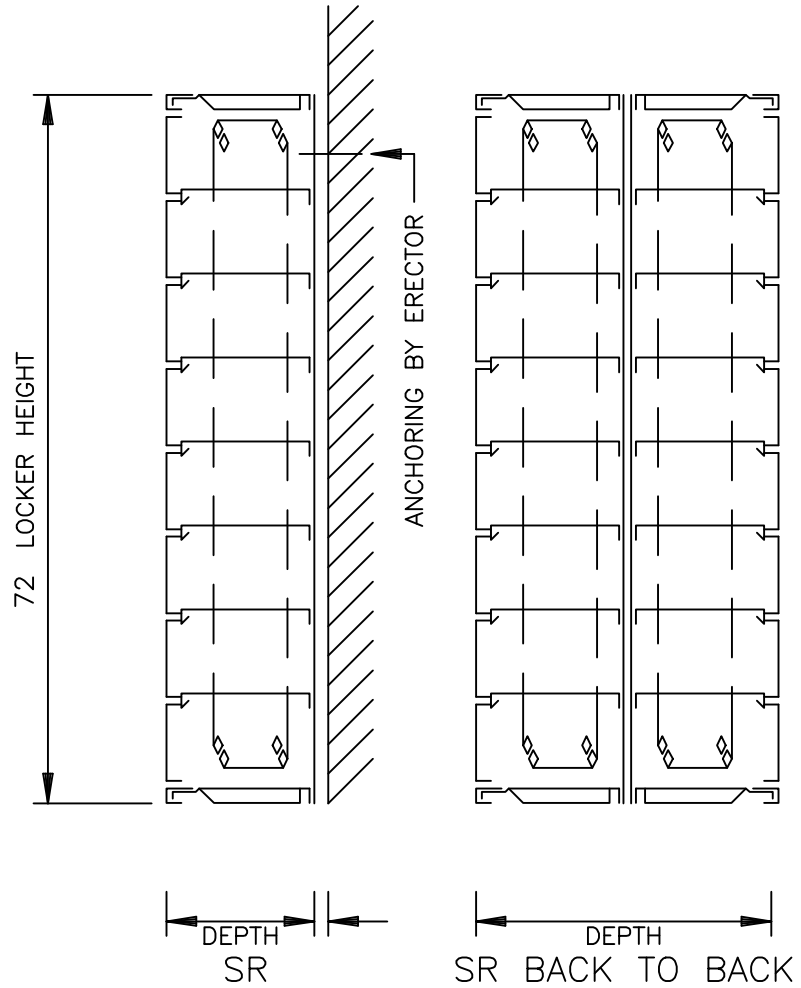

LOCKING DEVICE AS SPECIFIED IN NOTES

FRONT ELEVATION

SECTIONS

HEAVY DUTY VENTILATED LOCKER - 72" 8-HI BOX