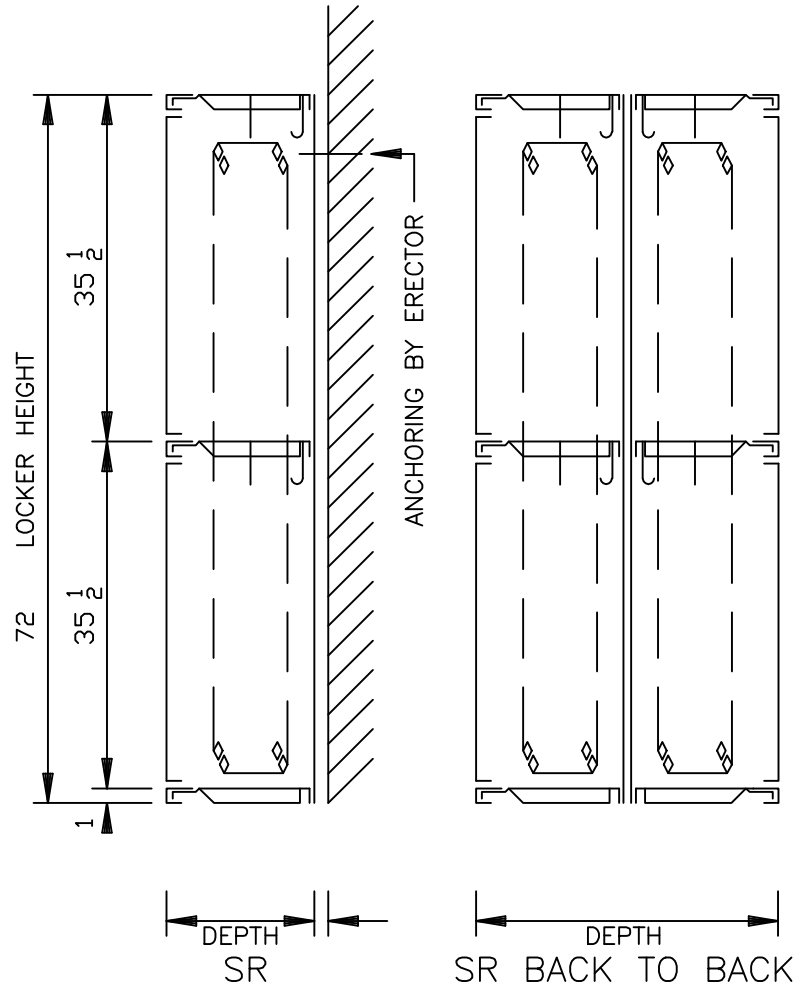

LOCK ESCUTCHEON
HANDLE & P/A

FRONT ELEVATION

SECTIONS

HEAVY DUTY VENTILATED LOCKER - 72" DOUBLE TIER