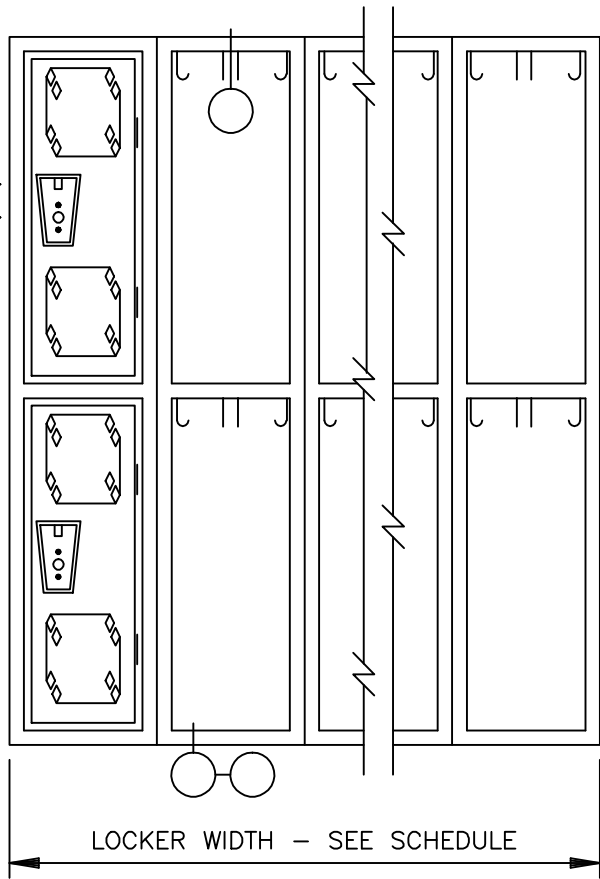

LOCK ESCUTCHEON
HANDLE & P/A

FRONT ELEVATION

SECTIONS

HEAVY DUTY VENTILATED LOCKER - 72" DOUBLE TIER