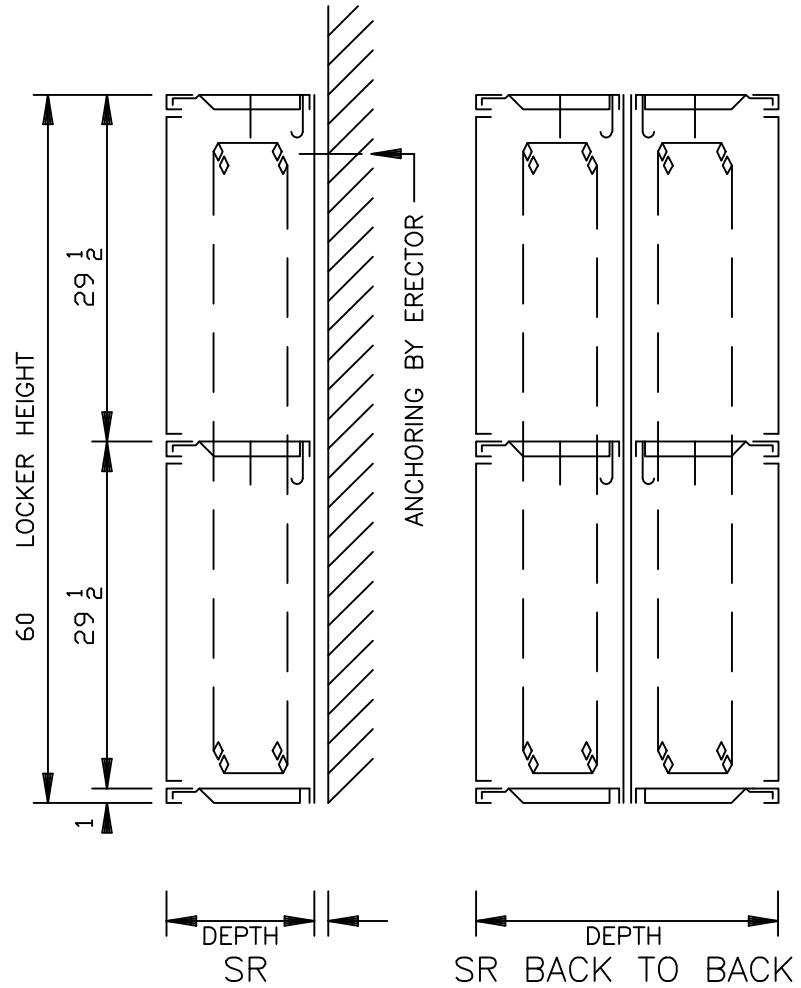

FRONT ELEVATION

SECTIONS

HEAVY DUTY VENTILATED LOCKER - 60" DOUBLE TIER