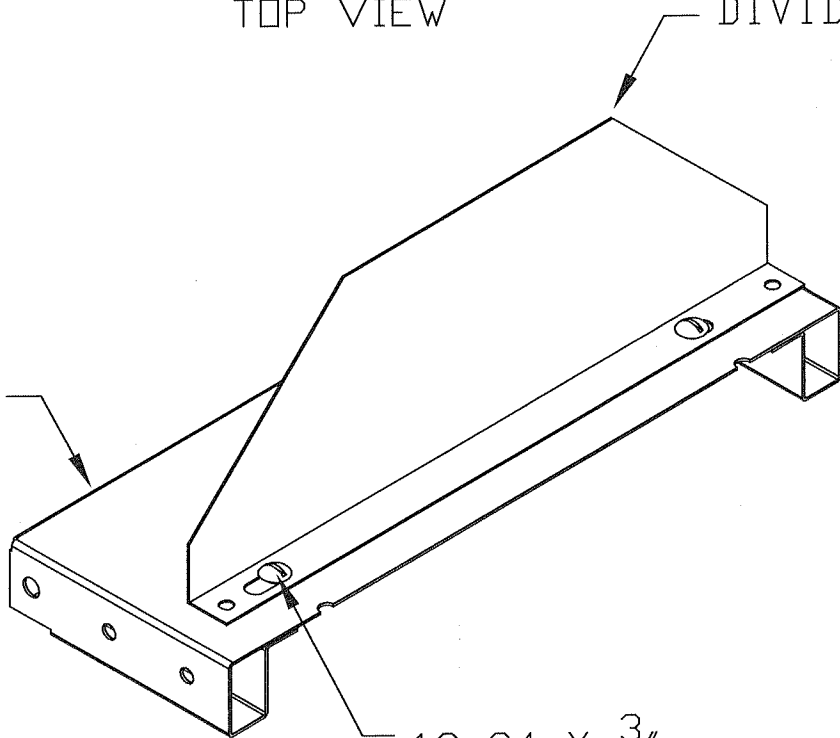

TOP VIEW

DIVIDER

SERIES 2000
BOX SHELF

12-24 X $\frac{3}{8}$ "
TRUSS HEAD
SCREW & NUT

ISOMETRIC VIEW