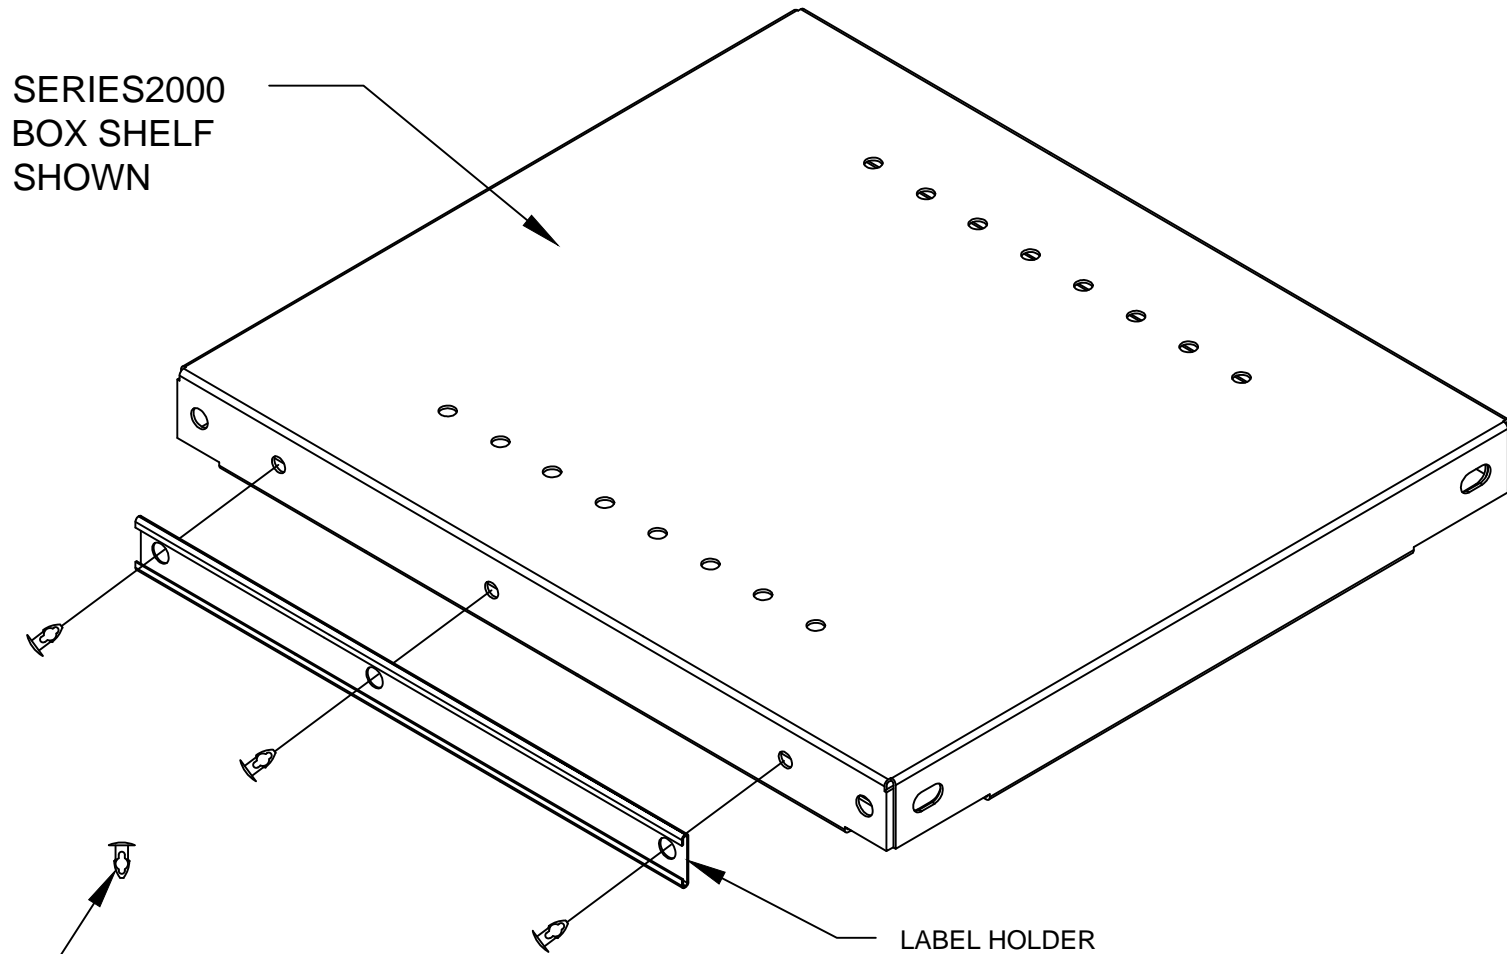

SERIES2000  
BOX SHELF  
SHOWN

LABEL HOLDER

PANEL CLIP (701487) USED  
FOR ATTACHING LABEL HOLDER  
TO SERIES 2000 BOX SHELF.  
(3 PLACES)

CONNECTION DETAIL  
LABEL HOLDER ATTACHMENT