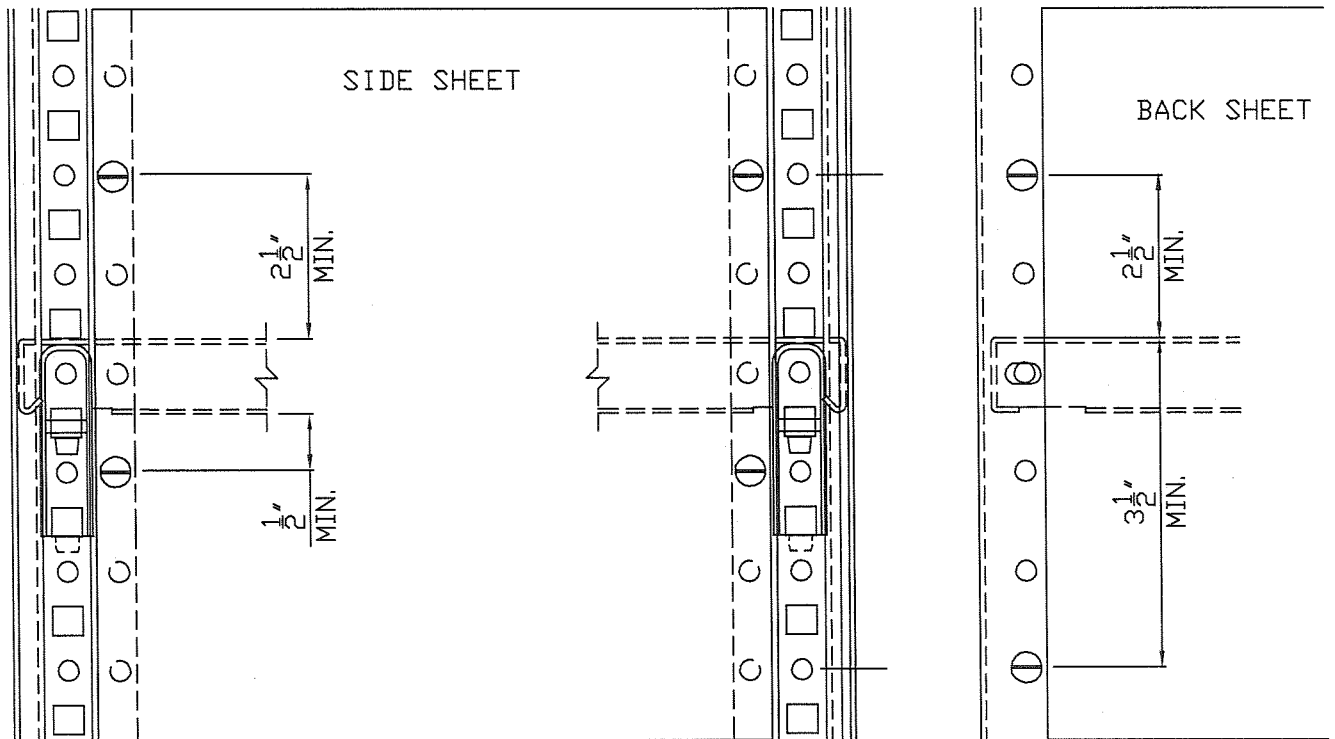

INSTALLATION NOTE:
 BOLTS USED FOR SIDE SHEET SHOULD FACE
 IN THE SAME DIRECTION, TYPICAL FOR
 ENTIRE LENGTH OF ROW. THIS EASES THE
 INSTALLATION OF SHELVES.

CONNECTION DETAIL:
 ANGLE POST UPRIGHT SHEET CONNECTION (W/OPEN FLANGE SHELF)