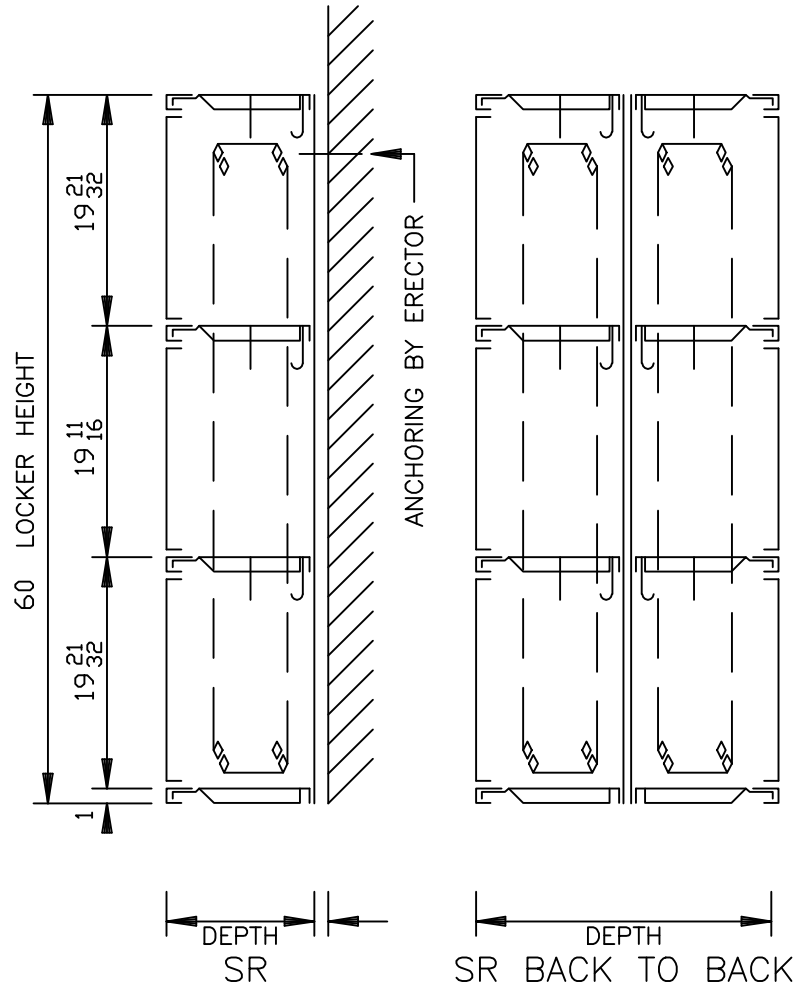

LOCK ESCUTCHEON  
HANDLE & P/A

FRONT ELEVATION

SECTIONS

ALL WELDED VENTILATED LOCKER - 60" TRIPLE TIER