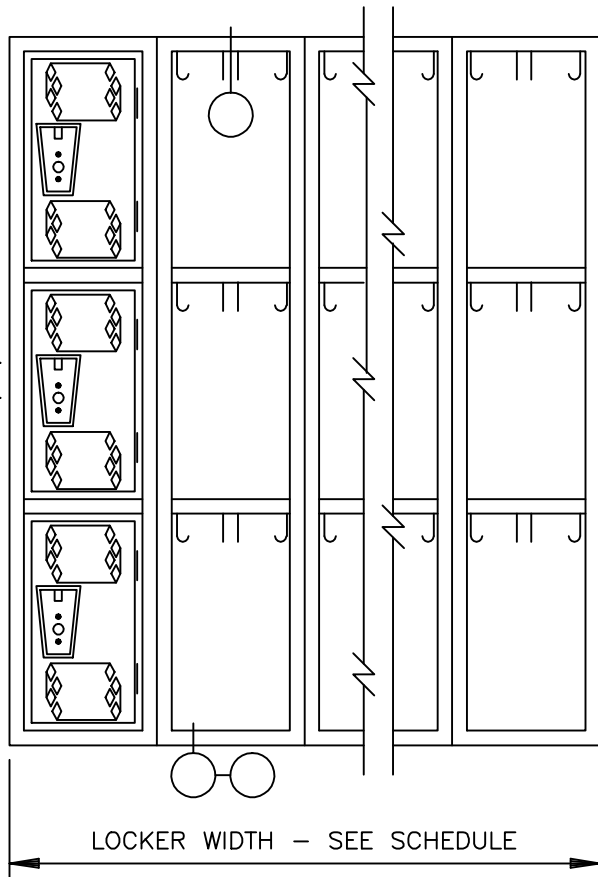

LOCK ESCUTCHEON  
HANDLE & P/A

FRONT ELEVATION

SECTIONS

ALL WELDED VENTILATED LOCKER - 60" TRIPLE TIER