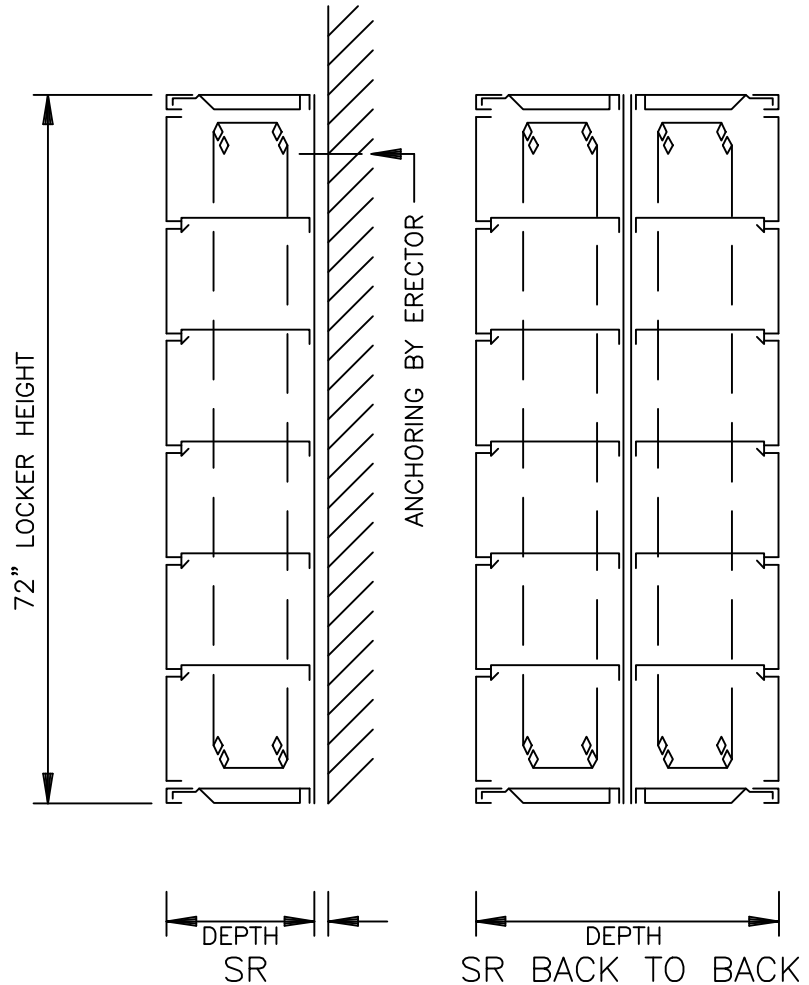

LOCKING DEVICE AS SPECIFIED IN NOTES

FRONT ELEVATION

SECTIONS

ALL WELDED VENTILATED LOCKER - 72" 6-HI BOX