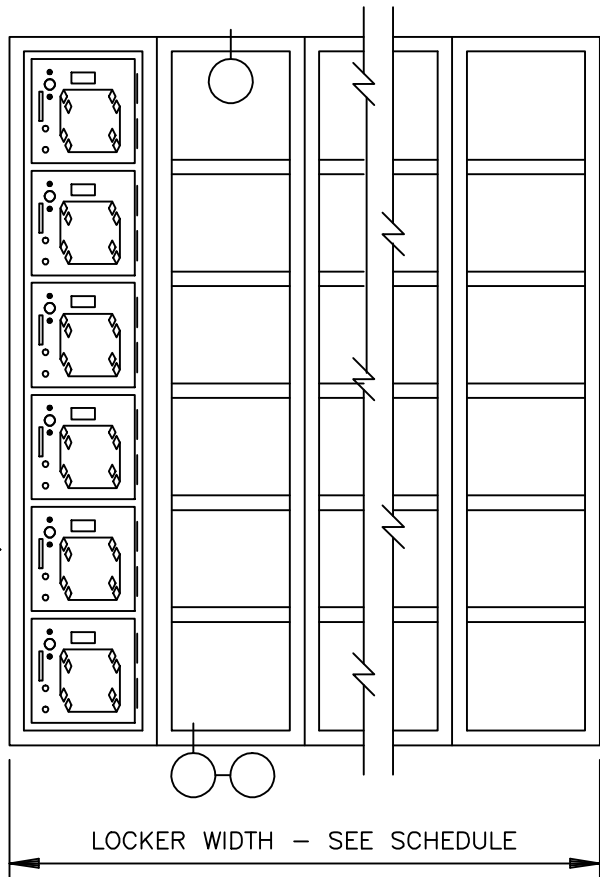

LOCKING DEVICE AS SPECIFIED IN NOTES

FRONT ELEVATION

SECTIONS

ALL WELDED VENTILATED LOCKER - 72" 6-HI BOX