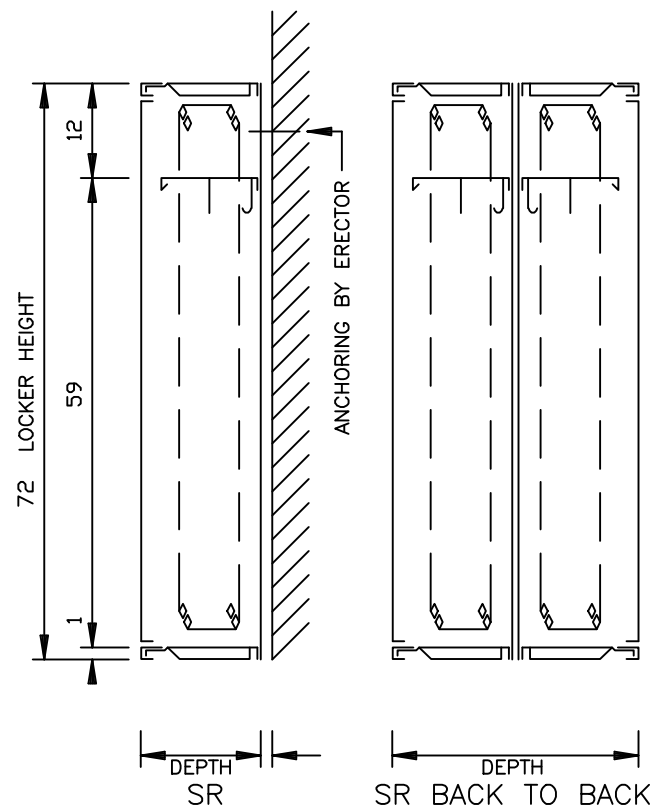

FRONT ELEVATION

SECTIONS

ALL WELDED VENTILATED LOCKER - 72" SINGLE TIER