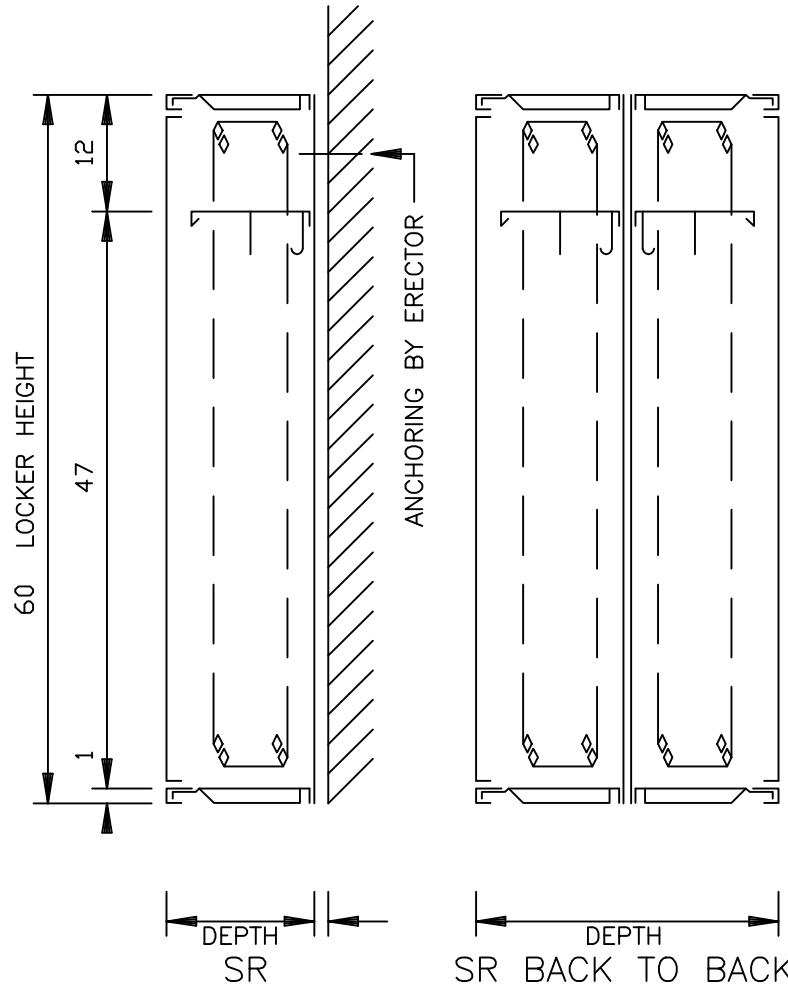

LOCK ESCUTCHEON  
HANDLE & P/A

FRONT ELEVATION

SECTIONS

ALL WELDED VENTILATED LOCKER - 60" SINGLE TIER