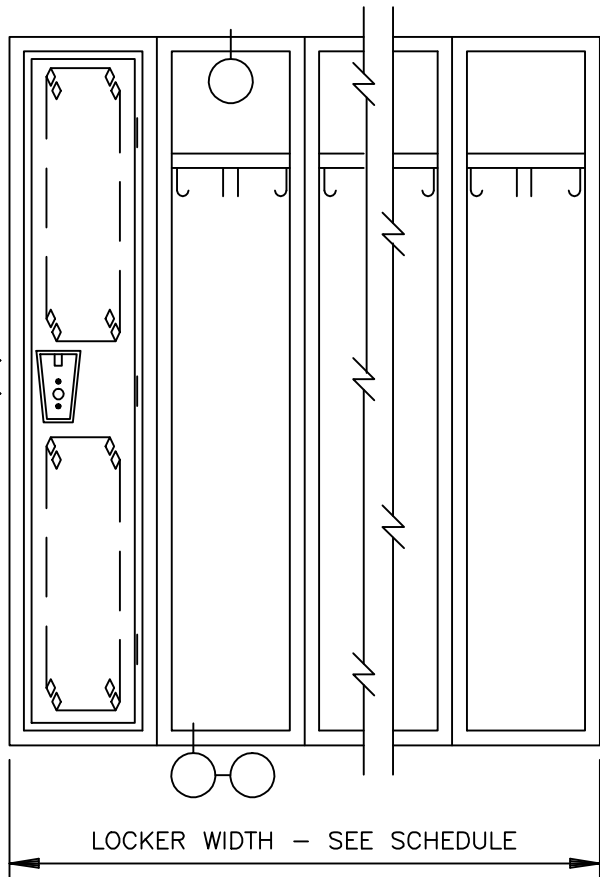

LOCK ESCUTCHEON  
HANDLE & P/A

FRONT ELEVATION

SECTIONS

ALL WELDED VENTILATED LOCKER - 60" SINGLE TIER