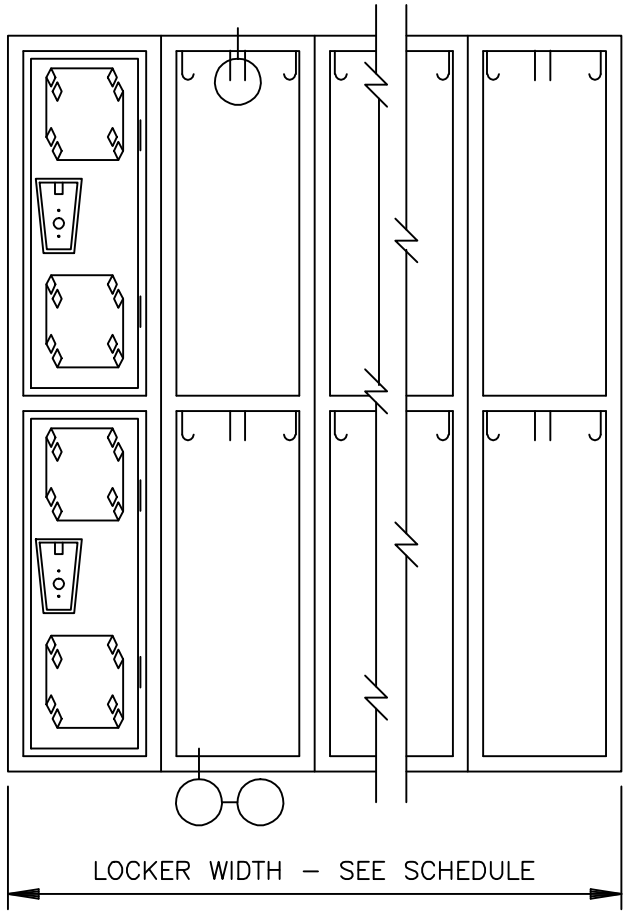

LOCK ESCUTCHEON
HANDLE & P/A

LOCKER WIDTH - SEE SCHEDULE

FRONT ELEVATION

60 LOCKER HEIGHT

29 1/2

29 1/2

1

ANCHORING BY ERECTOR

DEPTH
SR

DEPTH
SR BACK TO BACK

SECTIONS

ALL WELDED VENTILATED LOCKER - 60" DOUBLE TIER