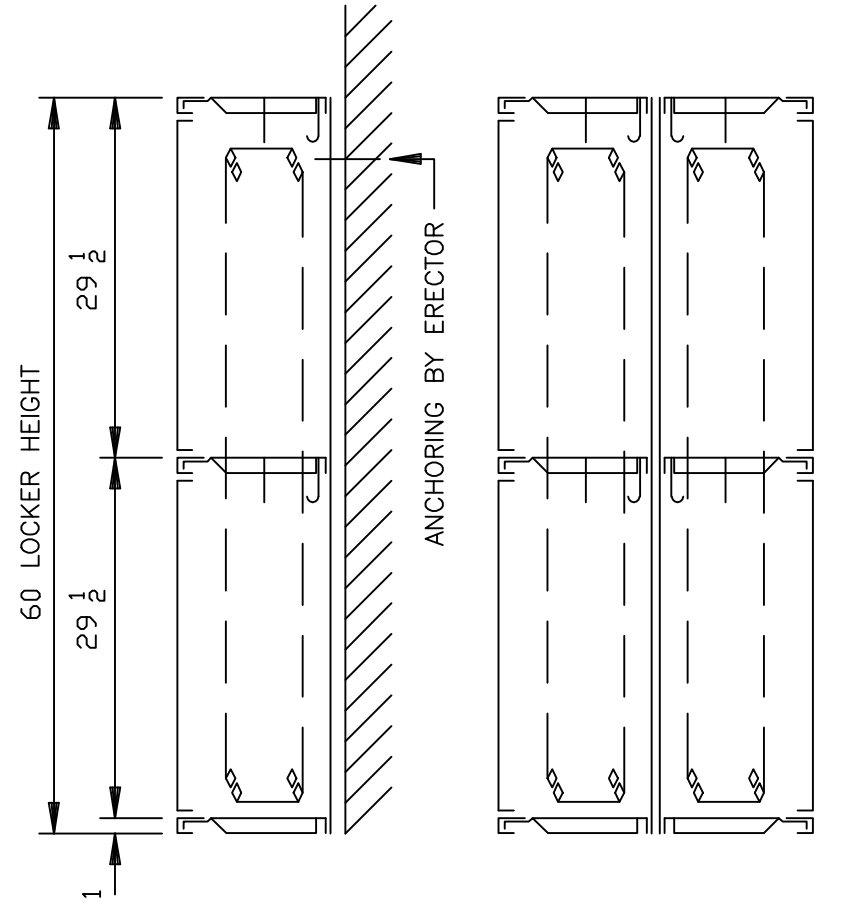

LOCK ESCUTCHEON
HANDLE & P/A

LOCKER WIDTH - SEE SCHEDULE

FRONT ELEVATION

60 LOCKER HEIGHT

29 1/2

29 1/2

1

ANCHORING BY ERECTOR

DEPTH
SR

DEPTH
SR BACK TO BACK

SECTIONS

ALL WELDED VENTILATED LOCKER - 60" DOUBLE TIER