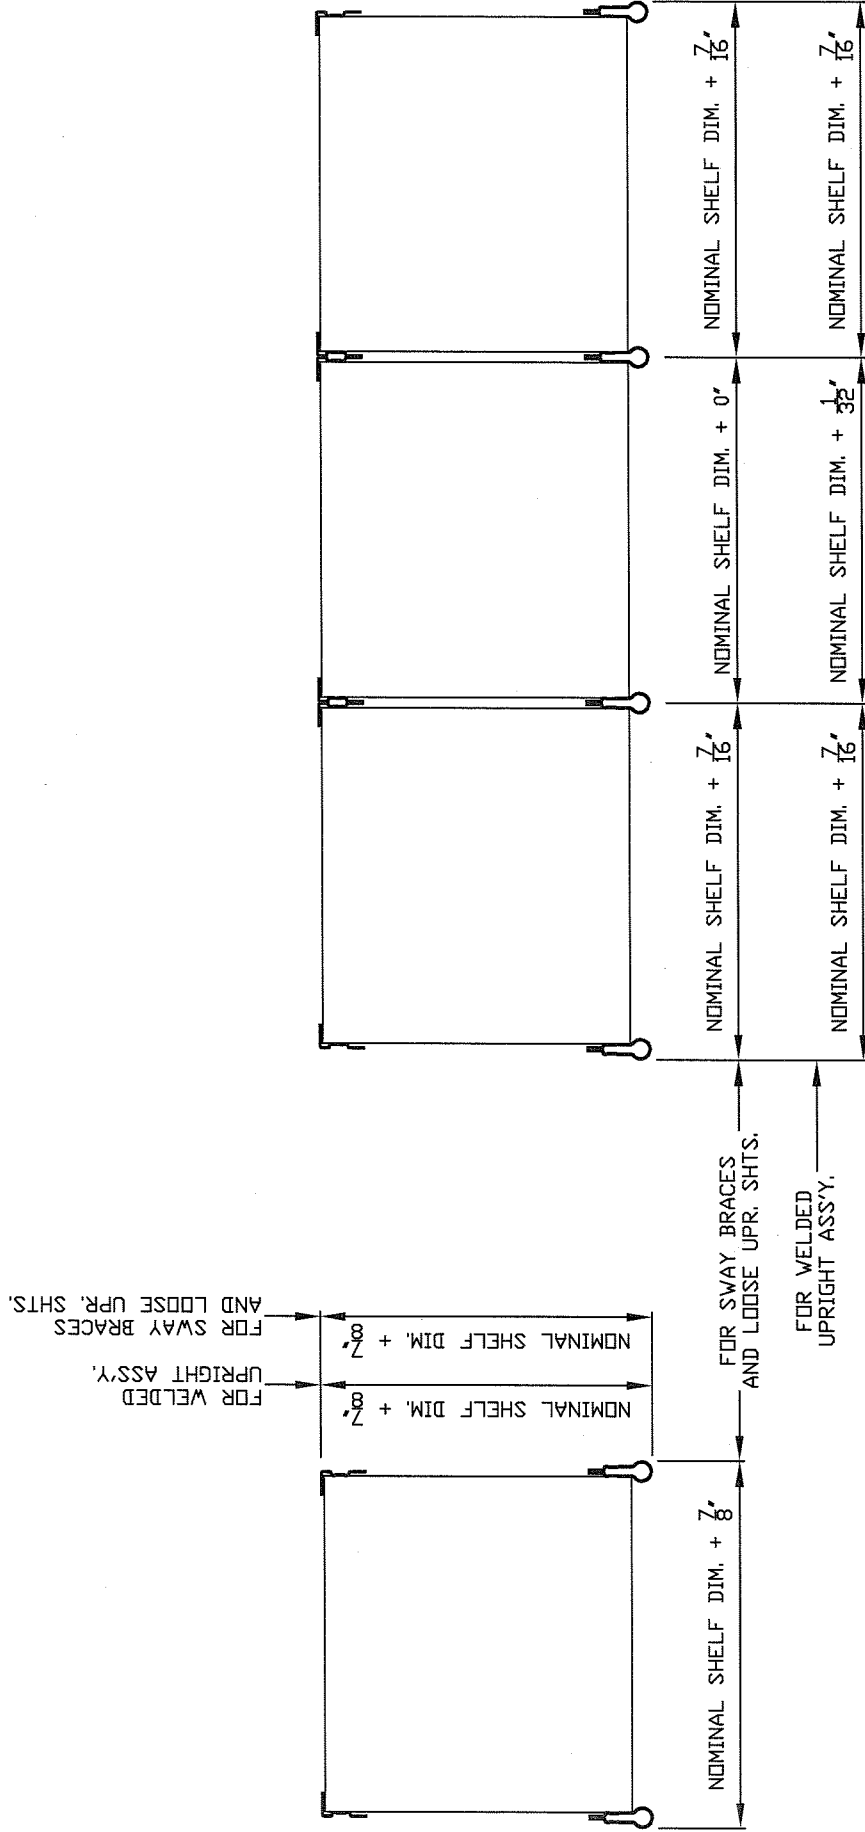

CLIP SHELVING NOMINAL GROWTH

FRONT BEADED POST

NOMINAL WIDTHS	----- 24", 30", 36", 42", 48", 54", AND 60"
NOMINAL DEPTHS	----- 9", 12", 15", 18", 24", 30", 32", AND 36"

NOTE 1. DIMENSIONS ABOVE INDICATE OUT TO OUT DIMENSIONS OF POSTS, ADD 1/8" TO THE DEPTH OF UNITS SHOWN TO ACCOUNT FOR BOLT HEADS ON BACK SHEETS AND BACK BRACES.