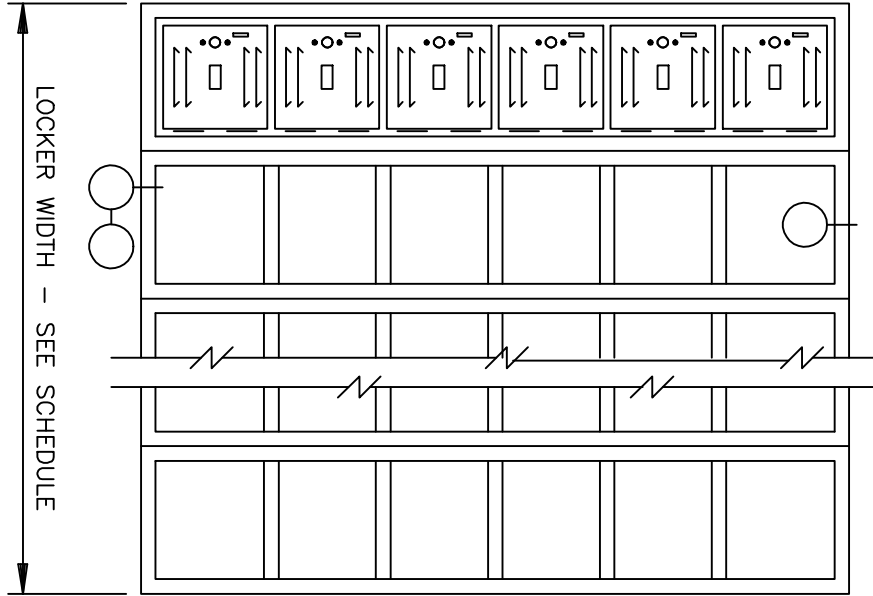

LOCKING DEVICE AS SPECIFIED IN NOTES

STANDARD LOCKER - _____ " 6-HI BOX

FRONT ELEVATION

SR

SECTIONS

SR BACK TO BACK

LOCKER HEIGHT