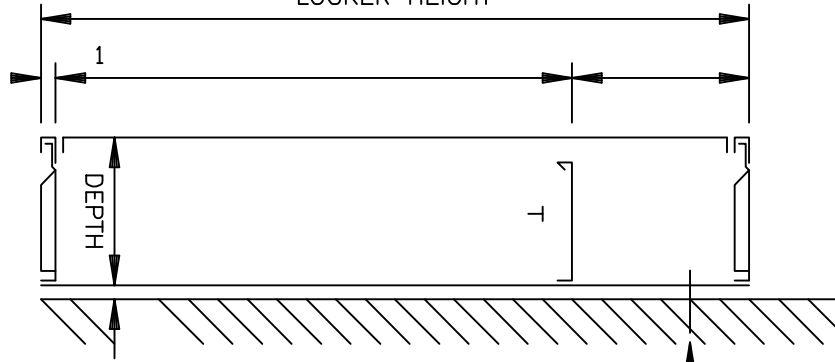

HANDLE & P/A

LOCK ESCUTCHEON

FRONT ELEVATION

STANDARD LOCKER - \_\_\_\_\_ " DUPLEX

LOCKER HEIGHT

ANCHORING BY ERECTOR

SR

SECTIONS