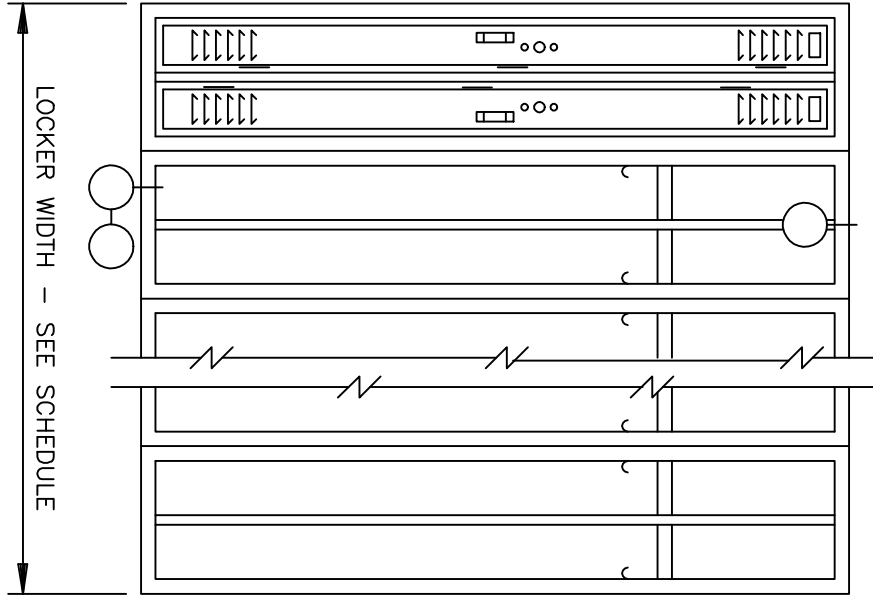

HANDLE & P/A

LOCK ESCUTCHEON

FRONT ELEVATION

STANDARD LOCKER - \_\_\_\_\_ " DUPLEX

LOCKER HEIGHT

ANCHORING BY ERECTOR

SR

SECTIONS

SR BACK TO BACK