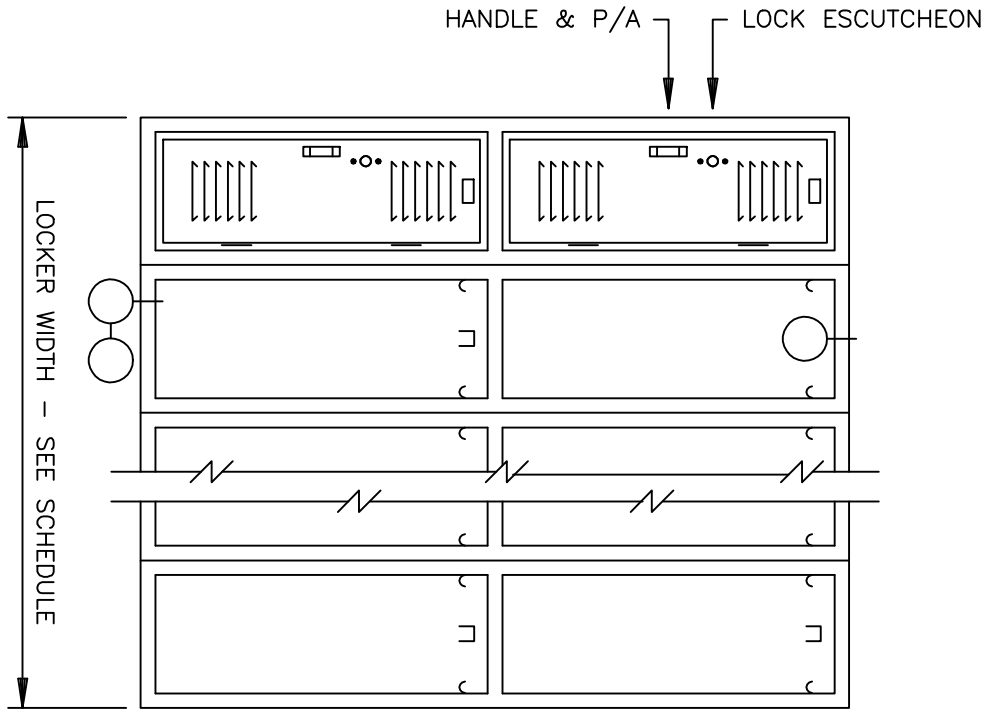

STANDARD LOCKER WITH #12 HANDLE - _____ " DOUBLE TIER

FRONT ELEVATION

SR SECTIONS SR BACK TO BACK